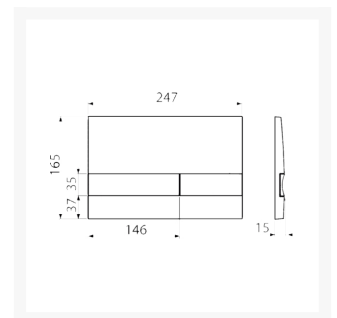

Independent 4 Life

Alca Flush Plate Basic, Pre-Wall Installation Systems - Chrome Polished/Matt

£48.96 Inc. VAT

Product Code: M1713

Product Images

Description

Alca flush plate basic, linear flush button design with a matt chrome finish.

For pre-wall installation systems and concealed WC cisterns.

Key features:

- Double-acting mechanical flushing
- Compatible for all pre-wall installation systems and cisterns for building into solid walls
- Linear flush button design
- Size: (WxH) mm: 247x165
- Depth (mm): 19
- Operating force: < 20 N
- Surface finish: Chrome Polished/matt
- Material: plastic