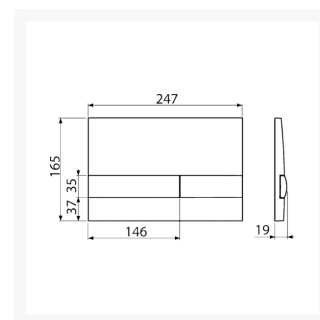

Independent 4 Life

Alca Flush Plate Basic, Pre-Wall Installation Systems - White/Black Buttons

£60.18 Inc. VAT

Product Code: M1710-8

Product Images

Description

Alca flush plate basic, linear flush button design, white plate with black buttons ideal for visual impairments. For pre-wall installation systems and concealed WC cisterns.

Key features:

- Double-acting mechanical flushing
- Compatible for all pre-wall installation systems and cisterns for building into solid walls
- Linear flush button design
- Size: (WxH) mm: 247x165
- Depth (mm): 19
- Operating force: < 20 N
- Surface finish: white plate, black buttons
- Material: plastic