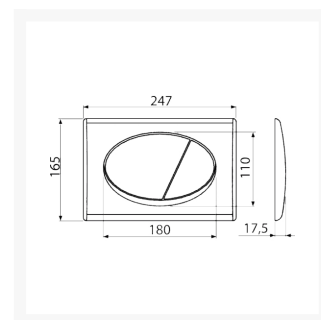

Independent 4 Life

Alca Flush Plate Basic, Pre-Wall Installation Systems - Chrome Polished

£38.76 Inc. VAT

Product Code: M71

Product Images

Description

Alca flush plate basic, oval flush button design, chrome polished finish.

For pre-wall installation systems and concealed WC cisterns.

Key features:

- Double-acting mechanical flushing
- Compatible for all pre-wall installation systems and cisterns for building into solid walls
- Oval flush button design
- Size: (WxH) mm: 247x165
- Depth (mm): 17.5
- Operating force: < 20 N
- Surface finish: chrome polished
- Material: plastic