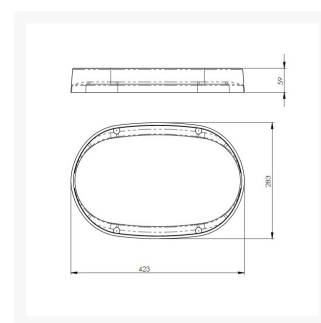

Independent 4 Life

AKW Livenza Plus 59mm High GRP Toilet Plinth

£166.33 Inc. VAT

Product Code: 23924

Product Images

Description

AKW 59mm high GRP toilet plinth, for raising the physical height of a AKW Livenza toilet pan.

- Toilet plinth to be used to permanently raise the WC pan by 59mm
- Screw directly to the floor or shower tray
- GRP construction
- An alternative to using raised height toilet seats
- Note: This plinth is designed for the AKW Livenza toilet pan
- Provides stability and strength

- The addition of a grabrail alongside the WC can assist the user when standing or sitting

Plan view size:

- Base footprint - 423mm (L) x 283mm (W)
- For AKW Livenza toilet pans only

Warranty:

- Made for life - manufacturer warranty

Additional Information

Manufacturer	AKW / Contour
Plinth Height (mm)	59