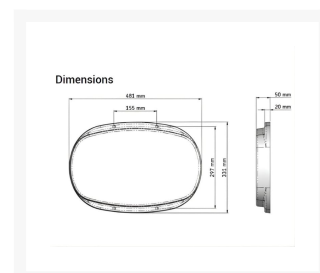

Independent 4 Life

AKW 50mm High SMC Toilet Plinth

£124.80 Inc. VAT

Product Code: 25042S

Product Images

Description

AKW 50mm high SMC toilet plinth, for raising the physical height of most standard WC toilet pans, if you are unsure please check your toilet pan.

- Toilet plinth to be used to permanently raise the height of a WC pan by 50mm
- Screw directly to the floor or shower tray

- SMC construction
- An alternative to using raised height toilet seats
- Universal - can be used with virtually all WC pans
- Provides stability and strength
- 4x Countersunk screw holes (Fixing screws are not supplied)
- Note - Additional folding support arms positioned either side of the WC can assist the user when standing or sitting

Plan view size:

- Base footprint: 481mm (L) x 331mm (W)
- WC pan deck: 470mm (L) x 280mm (W)

Warranty:

- Made for life - manufacturer warranty

Note:

- Check the image gallery for the plinth dimensions and check your toilet pans footprint dimensions to ensure you are buying the correct plinth for your pan

Additional Information

Manufacturer	AKW / Contour
Plinth Height (mm)	50