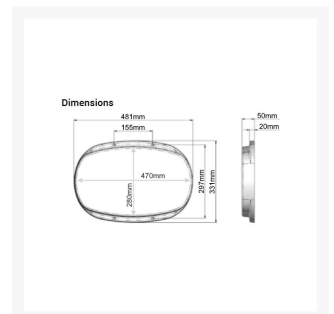

## Description

---

AKW 50mm high SMC toilet plinth, for raising the physical height of most standard WC toilet pans, if you are unsure please check your toilet pan.

- Toilet plinth to be used to permanently raise the height of a WC pan by 50mm
- Screw directly to the floor or shower tray
- SMC construction
- An alternative to using raised height toilet seats
- Universal - can be used with virtually all WC pans
- Provides stability and strength
- 4x Countersunk screw holes (Fixing screws are not supplied)
- Note - Additional folding support arms positioned either side of the WC can assist the user when standing or sitting

### Plan view size:

- Base footprint: 481mm (L) x 331mm (W)
- WC pan deck: 470mm (L) x 280mm (W)

## Additional Information

---

Manufacturer	AKW / Contour
Plinth Height (mm)	50