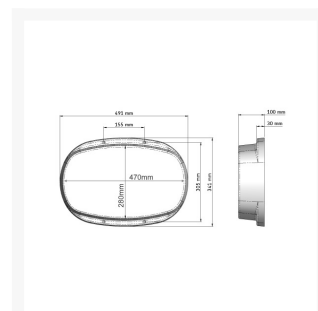

Independent 4 Life

AKW 100mm High SMC Toilet Plinth

£110.86 Inc. VAT

Product Code: 25043S

Product Images

Description

AKW 100mm high SMC toilet plinth, for raising the physical height of most standard WC toilet pans, if you are unsure please check your toilet pan.

- Toilet plinth to be used to permanently raise the height of a WC pan by 100mm
- Screw directly to the floor or shower tray
- SMC construction
- An alternative to using raised height toilet seats
- Universal - can be used with virtually all WC pans
- Provides stability and strength
- 4x Countersunk screw holes (Fixing screws are not supplied)
- Note - Additional folding support arms positioned either side of the WC can assist the user when standing or sitting

Plan view size:

- Base footprint: 491mm (L) x 341mm (W)
- WC pan deck: 470mm (L) x 280mm (W)

Warranty:

- Made for life - manufacturer warranty

Additional Information

Manufacturer	AKW / Contour
Plinth Height (mm)	100