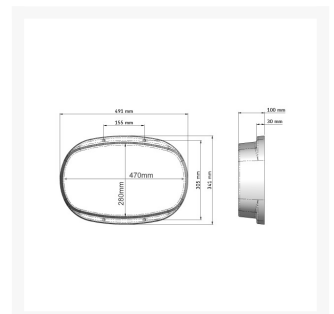

# AKW 100mm High SMC Toilet Plinth

£114.19 Inc. VAT

Product Code: 25043S

## Description

---

AKW 100mm high SMC toilet plinth, for raising the physical height of most standard WC toilet pans, if you are unsure please check your toilet pan.

- Toilet plinth to be used to permanently raise the height of a WC pan by 100mm
- Screw directly to the floor or shower tray
- SMC construction
- An alternative to using raised height toilet seats
- Universal - can be used with virtually all WC pans
- Provides stability and strength
- 4x Countersunk screw holes (Fixing screws are not supplied)
- Note - Additional folding support arms positioned either side of the WC can assist the user when standing or sitting

### Plan view size:

- Base footprint: 491mm (L) x 341mm (W)
- WC pan deck: 470mm (L) x 280mm (W)

## Additional Information

---

Manufacturer	AKW / Contour
Plinth Height (mm)	100