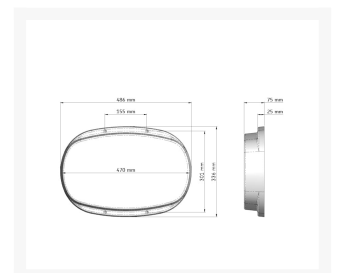

Independent 4 Life

AKW 75mm High SMC Toilet Plinth

£124.80 Inc. VAT

Product Code: 25044S

Product Images

Description

AKW 75mm high SMC toilet plinth, for raising the physical height of most standard WC toilet pans, if you are unsure please check your toilet pan.

- Toilet plinth to be used to permanently raise the height of a WC pan by 75mm
- Screw directly to the floor or shower tray

- SMC construction
- An alternative to using raised height toilet seats
- Universal - can be used with virtually all WC pans
- Provides stability and strength
- 4x Countersunk screw holes (Fixing screws are not supplied)
- Note - Additional folding support arms positioned either side of the WC can assist the user when standing or sitting

Plan view size:

- Base footprint: 486mm (L) x 336mm (W)
- WC pan deck: 470mm (L) x 280mm (W)

Warranty:

- Made for life - manufacturer warranty

Additional Information

Manufacturer	AKW / Contour
Plinth Height (mm)	75