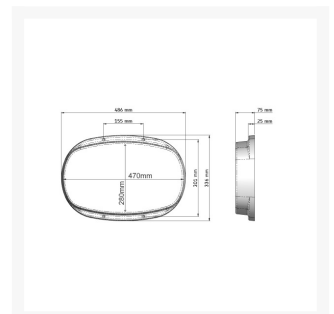

# AKW 75mm High SMC Toilet Plinth

£110.86 Inc. VAT

Product Code: 25044S

## Description

---

AKW 75mm high SMC toilet plinth, for raising the physical height of most standard WC toilet pans, if you are unsure please check your toilet pan.

- Toilet plinth to be used to permanently raise the height of a WC pan by 75mm
- Screw directly to the floor or shower tray
- SMC construction
- An alternative to using raised height toilet seats
- Universal - can be used with virtually all WC pans
- Provides stability and strength
- 4x Countersunk screw holes (Fixing screws are not supplied)
- Note - Additional folding support arms positioned either side of the WC can assist the user when standing or sitting

### Plan view size:

- Base footprint: 486mm (L) x 336mm (W)
- WC pan deck: 470mm (L) x 280mm (W)

## Additional Information

---

Manufacturer	AKW / Contour
Plinth Height (mm)	75