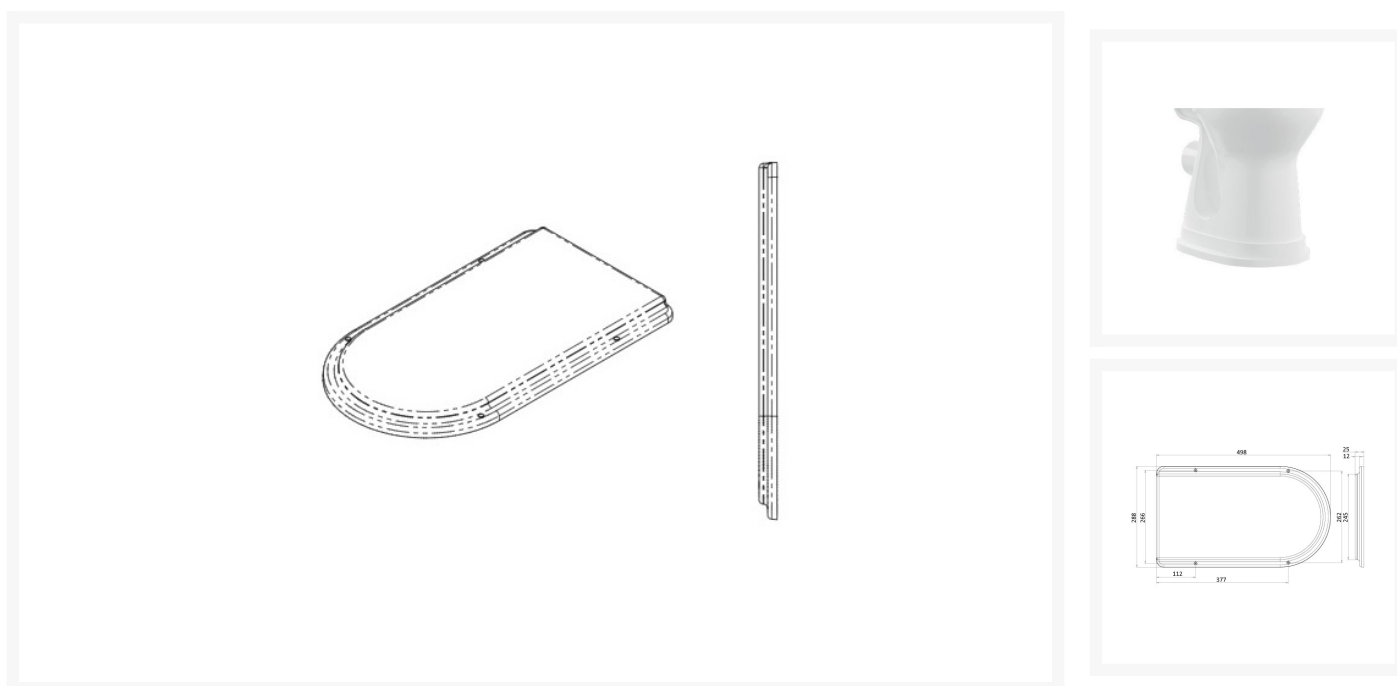

Independent 4 Life

AKW 25mm High GRP Toilet Plinth

£68.74 Inc. VAT

Product Code: 25048

Product Images

Description

AKW 25mm high toilet plinth, for raising the physical height of most standard WC toilet pans, if you are unsure please check your toilet pan.

- Toilet plinth to be used to permanently raise the height of a WC pan by 25mm
- Screw directly to the floor or shower tray
- GRP construction
- An alternative to using raised height toilet seats
- Universal - can be used with virtually all WC pans

- Provides stability and strength
- 4x Countersunk screw holes (Fixing screws are not supplied)
- Note - Additional folding support arms positioned either side of the WC can assist the user when standing or sitting

Plan view size:

- Base footprint: 498mm (L) x 288mm (W)
- WC pan deck: 450mm (L) x 245mm (W)

Warranty:

- Made for life - manufacturer warranty

Additional Information

Manufacturer	AKW / Contour
Plinth Height (mm)	25