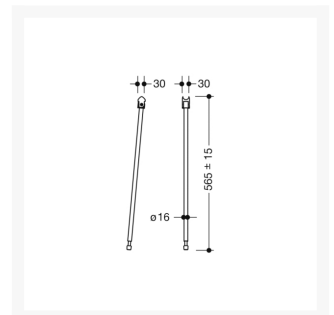

Independent 4 Life

HEWI Floor Support, 565mm Length - Choice of Finish

From: £117.48
To: £180.00
Inc. VAT

Product Code: 900.50.021xx

Product Images