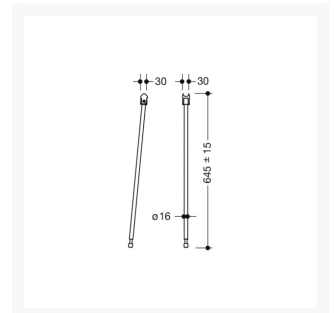

Independent 4 Life

HEWI Floor Support, 645mm Length - Choice of Finish

From: £117.48
To: £180.00
Inc. VAT

Product Code: 900.50.020XX

Product Images