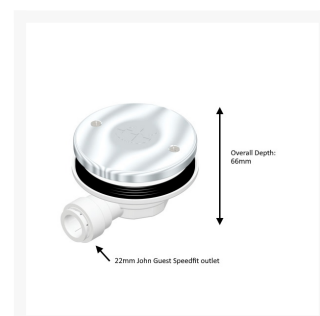

Independent 4 Life

AKW PW90 Pumped Waste, 22mm John Guest Speedfit Outlet

£12.56 Inc. VAT

Product Code: 25406

Product Images

Description

Specially designed shallow pump gulley, the AKW PW90 90mm diameter pumped waste has a 22mm John Guest Speedfit outlet for use with a shower waste pump (not included).

Compatible with AKW Sulby 2 and Mullen shower trays and the Tri Form floor former.

Key benefits:

- Easy installation
- Watertight fitting
- Top access for easy cleaning and ensures easy maintenance
- Built-in filter catches hair and debris which can be removed for cleaning
- Two baffles reduce the noise during showering cycles
- Fits 90mm diameter waste hole
- Bayonet fit top - plastic chromed waste top
- Waste top can be screwed down for security
- 22mm John Guest Speedfit outlet
- Overall depth of waste 66mm
- 44mm depth required to the underside of the shower tray

Warranty:

- Lifetime Warranty (please refer to AKW's terms and conditions)

Additional Information

Manufacturer	AKW / Contour
Configuration	Pumped Waste
Compatible Tray or Former	AKW - Tri Form, AKW - Mullen, AKW - Sulby 2
Installation	Shower Tray
Application	Shower Tray
Waste Diameter (mm)	90
Waste Outlet / Depth (mm)	Horizontal
Floor Finish	Shower Tray
Grate Material / Finish	Plastic / Chrome