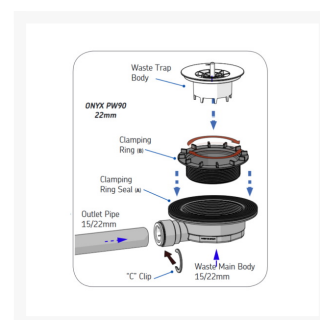

Independent 4 Life

AKW PW90 22mm Pumped Waste for Onyx

£20.99 Inc. VAT

Product Code: 25495

Product Images

Description

Specially designed shallow pump gully, the AKW PW90 a 90mm diameter pumped waste, 22mm John Guest Speedfit clip outlet for use with a shower waste pump (not included).

Compatible with AKW Onyx.

Key benefits:

- Easy installation
- Watertight fitting

- Top access for easy cleaning and ensures easy maintenance
- Built-in filter catches hair and debris which can be removed for cleaning
- Two baffles reduce the noise during showering cycles
- Fits 90mm diameter waste hole
- 22mm JG Speedfit Clip outlet
- Overall depth of waste 66mm
- 44mm depth required to the underside of the shower tray
- Once installed the shower tray waste cover of the Onyx tray conceals the waste

Warranty:

- Lifetime Warranty (please refer to AKW's terms and conditions)

Additional Information

Manufacturer	AKW / Contour
Configuration	Pumped Waste
Compatible Tray or Former	AKW - Onyx
Installation	Shower Tray
Application	Shower Tray, Screed Floors, Timber Floors
Waste Diameter (mm)	90
Waste Outlet / Depth (mm)	Horizontal
Floor Finish	Shower Tray
Grate Material / Finish	Plastic / White