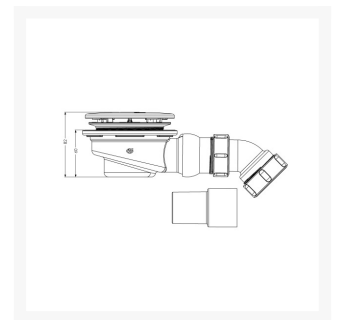

Independent 4 Life

AKW Low Depth GW90 Gravity Waste

£16.26 Inc. VAT

Product Code: 25404

Product Images

Description

This AKW low depth gravity waste offers easy installation and flexibility of fitting with the AKW Sulby 2, Low Profile and Mullen shower trays on wooden floor installations or where height restrictions are an issue.

The waste has a 90mm diameter with a 50mm water trap.

Key benefits:

- Easy installation
- Watertight fitting