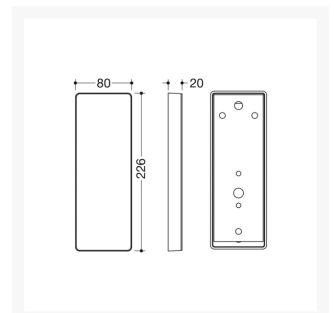

Independent 4 Life

HEWI System 900 - Mounting Plate with Cover - Choice of Finish

From: £128.40
To: £157.92
Inc. VAT

Product Code: 900.50.003xxxx

Product Images