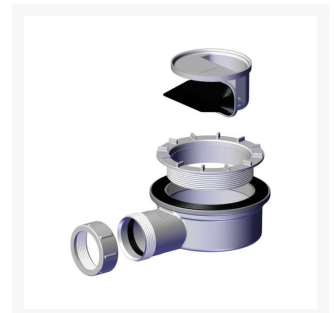

Independent 4 Life

AKW DW90 Waste (Dry) for Onyx Tray (UK)

£70.63 Inc. VAT

Product Code: 25496-UK

Product Images

Description

The DW90 low level dry waste has been redesigned in to fit AKW Onyx Shower Trays.

A compact waste, the non-return valve prevents bad odour backflow and will not dry out from sporadic use.

Key benefits:

- 90mm (Suitable for Onyx Trays) - Very Compact
- Non-return valve - Prevents bad odour backflow
- Trap will not dry out with sporadic use
- Top access for easy cleaning and maintenance
- High flow rate
- Once installed the waste cover of the Onyx tray (not included) conceals the waste
- Shallow 54mm depth - Useful for solid floors
- Includes Pipe Adapter Kit (Product Code: 16-006-058)
- Meets performance requirements of British Standards, BS EN 274 Part 2:2002
- Meets the performance requirements of British Standards - Ensures product is fully compliant and safe for site requirements

Warranty:

- Lifetime Warranty (please refer to AKW's terms and conditions)

Additional Information

Manufacturer	AKW / Contour
Configuration	Gravity Waste
Compatible Tray or Former	AKW - Tri Form, AKW - Onyx
Installation	Concrete / Screed Floors, Timber Floors, Shower Tray
Application	Shower Tray, Tri Form, Screed Floors, Timber Floors
Waste Diameter (mm)	90
Waste Outlet / Depth (mm)	Horizontal
Flow Rate / l/min	30
Floor Finish	Shower Tray
Grate Material / Finish	Plastic / White