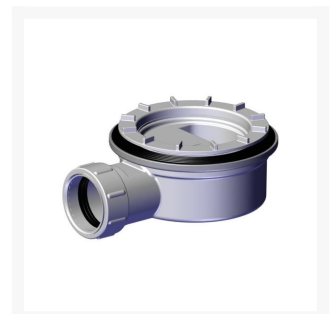

Independent 4 Life

AKW DW90 Waste (Dry) for Onyx Tray (UK)

£70.63 Inc. VAT

Product Code: 25496-UK

Product Images

Description

The DW90 low level dry waste has been redesigned in to fit AKW Onyx Shower Trays.

A compact waste, the non-return valve prevents bad odour backflow and will not dry out from sporadic use.

Key benefits:

- 90mm (Suitable for Onyx Trays) - Very Compact
- Non-return valve - Prevents bad odour backflow
- Trap will not dry out with sporadic use
- Top access for easy cleaning and maintenance
- High flow rate
- Once installed the waste cover of the Onyx tray (not included) conceals the waste
- Shallow 54mm depth - Useful for solid floors
- Includes Pipe Adapter Kit (Product Code: 16-006-058)
- Meets performance requirements of British Standards, BS EN 274 Part 2:2002
- Meets the performance requirements of British Standards - Ensures product is fully compliant and safe for site requirements

Warranty:

- Lifetime Warranty (please refer to AKW's terms and conditions)

Additional Information

Manufacturer	AKW / Contour
Configuration	Gravity Waste
Compatible Tray or Former	AKW - Tri Form, AKW - Onyx
Installation	Concrete / Screed Floors, Timber Floors, Shower Tray
Application	Shower Tray, Tri Form, Screed Floors, Timber Floors
Waste Diameter (mm)	90
Waste Outlet / Depth (mm)	Horizontal
Flow Rate / l/min	30
Floor Finish	Shower Tray
Grate Material / Finish	Plastic / White