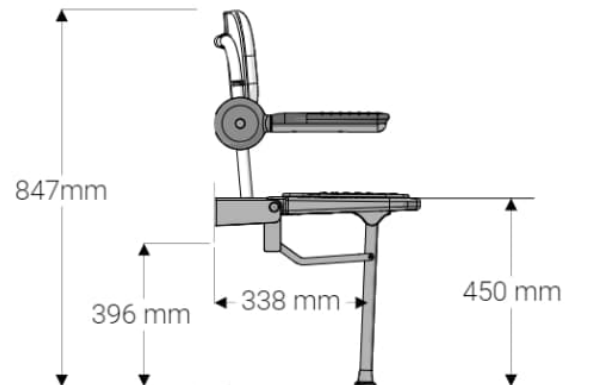

Independent 4 Life

AKW 1000 Series Compact Fold-up Seat w/ Pad - Grey

£101.74 Inc. VAT

Product Code: 01122

Product Images

Folded Dimensions

Minimum Height Dimensions

Maximum Height Dimensions

At the point of installation, seat height can be adjusted between 450mm – 625mm to maximise comfort by accommodating the clients' needs.

Can be folded away and stored against the wall when not in use.

This AKW shower seat has a maximum load capacity of 158kg / 25 Stone, wall mounted and designed for ease of cleaning.

Key benefits:

- +/- 13mm fine adjustment to support leg, allowing for gradient in floor to optimise comfort on a level seating
- Soft feel polyurethane padding does not absorb water even if cut or damaged
- Ribbed arm rests and seat pads provide safety for easy side transfers
- Cushion fixing lugs prevent the cushion from moving during side transfers
- Easy to remove seat pad provides ease of cleaning
- Folds compactly against the wall when not in use
- Shrouded hinges minimise the risk of finger trapping, user and carer

Technical details:

- Maximum load capacity (kg / Stone): 158 / 25
- Projection when folded (mm): 246
- Height of seat folded (mm): 685
- Projection of seat from wall (unfolded) (mm): 445
- Projection of arm rests from wall (unfolded) (mm): 378
- Width of seat (mm): 384
- Depth of seat (mm): 340
- Maximum height (mm): 625
- Minimum height (mm): 450
- Mounting plate (height / width) (mm): 130 / 80
- Materials: Mild steel and aluminium