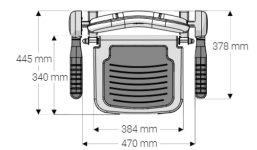

Independent 4 Life

AKW 1000 Series Compact Fold-up Seat w/ Pad - Grey

£101.74 Inc. VAT

Product Code: 01122

Product Images

Folded Dimensions

Minimum Height Dimensions

Maximum Height Dimensions

At the point of installation, seat height can be adjusted between 450mm – 625mm to maximise comfort by accommodating the clients' needs.

Can be folded away and stored against the wall when not in use.

This AKW shower seat has a maximum load capacity of 158kg / 25 Stone, wall mounted and designed for ease of cleaning.

Technical details:

- Maximum load capacity (kg / Stone): 158 / 25
- Projection when folded (mm): 246
- Height of seat folded (mm): 685
- Projection of seat from wall (unfolded) (mm): 445
- Projection of arm rests from wall (unfolded) (mm): 378
- Width of seat (mm): 384
- Depth of seat (mm): 340
- Maximum height (mm): 625
- Minimum height (mm): 450
- Mounting plate (height / width) (mm): 130 / 80
- Materials: Mild steel and aluminium