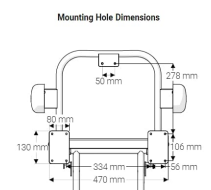

Product Images