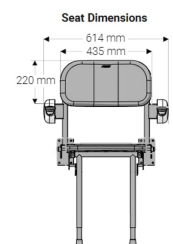

Independent 4 Life

AKW 1000 Series Compact Fold-up Seat w/ Pad - Grey

£101.74 Inc. VAT

Product Code: 01122

Product Images

Folded Dimensions

Minimum Height Dimensions

Maximum Height Dimensions

At the point of installation, seat height can be adjusted between 450mm – 625mm to maximise comfort by accommodating the clients' needs.

Can be folded away and stored against the wall when not in use.

This AKW shower seat has a maximum load capacity of 158kg / 25 Stone, wall mounted and designed for ease of cleaning.

Key benefits:

- +/- 13mm fine adjustment to support leg, allowing for gradient in floor to optimise comfort on a level seating
- Soft feel polyurethane padding does not absorb water even if cut or damaged
- Ribbed arm rests and seat pads provide safety for easy side transfers
- Cushion fixing lugs prevent the cushion from moving during side transfers
- Easy to remove seat pad provides ease of cleaning
- Folds compactly against the wall when not in use
- Shrouded hinges minimise the risk of finger trapping, user and carer

Technical details:

- Maximum load capacity (kg / Stone): 158 / 25
- Projection when folded (mm): 246
- Height of seat folded (mm): 685
- Projection of seat from wall (unfolded) (mm): 445
- Projection of arm rests from wall (unfolded) (mm): 378
- Width of seat (mm): 384
- Depth of seat (mm): 340
- Maximum height (mm): 625
- Minimum height (mm): 450
- Mounting plate (height / width) (mm): 130 / 80
- Materials: Mild steel and aluminium