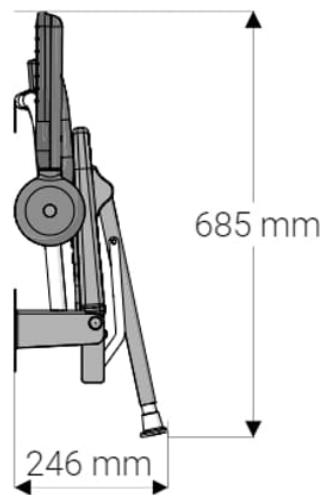

Independent 4 Life

AKW 1000 Series Compact Fold-up Seat w/ Pad - Grey

£101.74 Inc. VAT

Product Code: 01122

Product Images

Folded Dimensions

Minimum Height Dimensions

Maximum Height Dimensions

At the point of installation, seat height can be adjusted between 450mm – 625mm to maximise comfort by accommodating the clients' needs.

Can be folded away and stored against the wall when not in use.

This AKW shower seat has a maximum load capacity of 158kg / 25 Stone, wall mounted and designed for ease of cleaning.

Key benefits:

- +/- 13mm fine adjustment to support leg, allowing for gradient in floor to optimise comfort on a level seating
- Soft feel polyurethane padding does not absorb water even if cut or damaged
- Ribbed arm rests and seat pads provide safety for easy side transfers
- Cushion fixing lugs prevent the cushion from moving during side transfers
- Easy to remove seat pad provides ease of cleaning
- Folds compactly against the wall when not in use
- Shrouded hinges minimise the risk of finger trapping, user and carer

Technical details:

- Maximum load capacity (kg / Stone): 158 / 25
- Projection when folded (mm): 246
- Height of seat folded (mm): 685
- Projection of seat from wall (unfolded) (mm): 445
- Projection of arm rests from wall (unfolded) (mm): 378
- Width of seat (mm): 384
- Depth of seat (mm): 340
- Maximum height (mm): 625
- Minimum height (mm): 450
- Mounting plate (height / width) (mm): 130 / 80
- Materials: Mild steel and aluminium