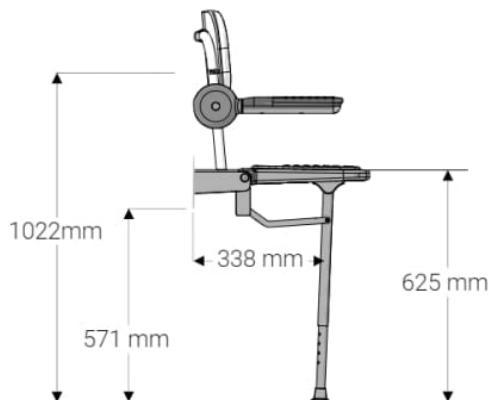

Independent 4 Life

AKW 1000 Series Compact Fold-up Seat w/ Pad - Grey

£101.74 Inc. VAT

Product Code: 01122

Product Images

Folded Dimensions

Minimum Height Dimensions

Maximum Height Dimensions

At the point of installation, seat height can be adjusted between 450mm – 625mm to maximise comfort by accommodating the clients' needs.

Can be folded away and stored against the wall when not in use.

This AKW shower seat has a maximum load capacity of 158kg / 25 Stone, wall mounted and designed for ease of cleaning.

Key benefits:

- +/- 13mm fine adjustment to support leg, allowing for gradient in floor to optimise comfort on a level seating
- Soft feel polyurethane padding does not absorb water even if cut or damaged
- Ribbed arm rests and seat pads provide safety for easy side transfers
- Cushion fixing lugs prevent the cushion from moving during side transfers
- Easy to remove seat pad provides ease of cleaning
- Folds compactly against the wall when not in use
- Shrouded hinges minimise the risk of finger trapping, user and carer

Technical details:

- Maximum load capacity (kg / Stone): 158 / 25
- Projection when folded (mm): 246
- Height of seat folded (mm): 685
- Projection of seat from wall (unfolded) (mm): 445
- Projection of arm rests from wall (unfolded) (mm): 378
- Width of seat (mm): 384
- Depth of seat (mm): 340
- Maximum height (mm): 625
- Minimum height (mm): 450
- Mounting plate (height / width) (mm): 130 / 80
- Materials: Mild steel and aluminium