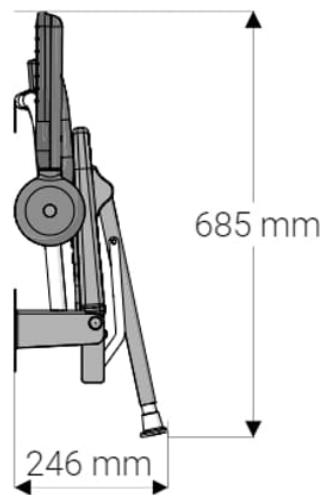

Independent 4 Life

AKW 1000 Series Compact Fold-up Seat w/ Pad - Blue

£101.74 Inc. VAT

Product Code: 01123

Product Images

Folded Dimensions

Minimum Height Dimensions

Maximum Height Dimensions

At the point of installation, seat height can be adjusted between 450mm – 625mm to maximise comfort by accommodating the clients' needs.

Can be folded away and stored against the wall when not in use.

This AKW shower seat has a maximum load capacity of 158kg / 25 Stone, wall mounted and designed for ease of cleaning.

Key benefits:

- +/- 13mm fine adjustment to support leg, allowing for gradient in floor to optimise comfort on a level seating
- Soft feeling polyurethane padding does not absorb water even if cut or damaged
- Ribbed arm rests and seat pads provide safety for easy side transfers
- Cushion fixing lugs prevent the cushion from moving during side transfers
- Easy to remove seat pad provides ease of cleaning
- Folds compactly against the wall when not in use
- Shrouded hinges minimise the risk of finger trapping, for both user and carer

Technical details:

- Maximum load capacity (kg / Stone): 158 / 25
- Projection when folded (mm): 246
- Height of seat folded (mm): 685
- Projection of seat from wall (unfolded) (mm): 445
- Projection of arm rests from wall (unfolded) (mm): 378
- Width of seat (mm): 384
- Depth of seat (mm): 340
- Maximum height (mm): 625
- Minimum height (mm): 450
- Mounting plate (height / width) (mm): 130 / 80
- Materials: Mild steel and aluminium