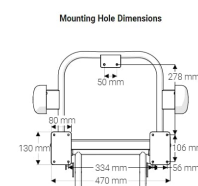

Product Images