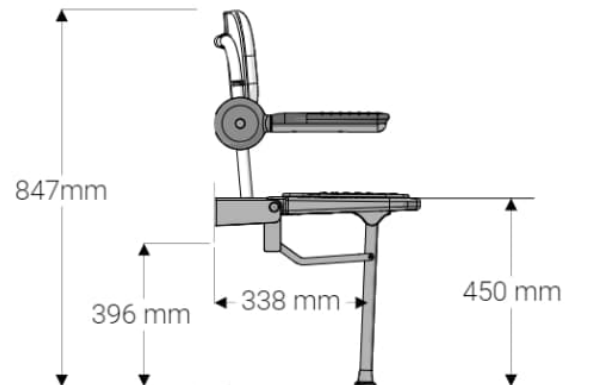

Independent 4 Life

AKW 1000 Series Compact Fold-up Seat w/ Pad - Blue

£101.74 Inc. VAT

Product Code: 01123

Product Images

Folded Dimensions

Minimum Height Dimensions

Maximum Height Dimensions

At the point of installation, seat height can be adjusted between 450mm – 625mm to maximise comfort by accommodating the clients' needs.

Can be folded away and stored against the wall when not in use.

This AKW shower seat has a maximum load capacity of 158kg / 25 Stone, wall mounted and designed for ease of cleaning.

Key benefits:

- +/- 13mm fine adjustment to support leg, allowing for gradient in floor to optimise comfort on a level seating
- Soft feeling polyurethane padding does not absorb water even if cut or damaged
- Ribbed arm rests and seat pads provide safety for easy side transfers
- Cushion fixing lugs prevent the cushion from moving during side transfers
- Easy to remove seat pad provides ease of cleaning
- Folds compactly against the wall when not in use
- Shrouded hinges minimise the risk of finger trapping, for both user and carer

Technical details:

- Maximum load capacity (kg / Stone): 158 / 25
- Projection when folded (mm): 246
- Height of seat folded (mm): 685
- Projection of seat from wall (unfolded) (mm): 445
- Projection of arm rests from wall (unfolded) (mm): 378
- Width of seat (mm): 384
- Depth of seat (mm): 340
- Maximum height (mm): 625
- Minimum height (mm): 450
- Mounting plate (height / width) (mm): 130 / 80
- Materials: Mild steel and aluminium