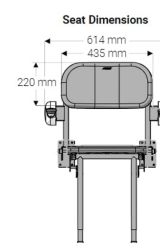

Independent 4 Life

AKW 1000 Series Compact Fold-up Seat w/ Pad - Blue

£101.74 Inc. VAT

Product Code: 01123

Product Images

Folded Dimensions

Minimum Height Dimensions

Maximum Height Dimensions

At the point of installation, seat height can be adjusted between 450mm – 625mm to maximise comfort by accommodating the clients' needs.

Can be folded away and stored against the wall when not in use.

This AKW shower seat has a maximum load capacity of 158kg / 25 Stone, wall mounted and designed for ease of cleaning.

Technical details:

- Maximum load capacity (kg / Stone): 158 / 25
- Projection when folded (mm): 246
- Height of seat folded (mm): 685
- Projection of seat from wall (unfolded) (mm): 445
- Projection of arm rests from wall (unfolded) (mm): 378
- Width of seat (mm): 384
- Depth of seat (mm): 340
- Maximum height (mm): 625
- Minimum height (mm): 450
- Mounting plate (height / width) (mm): 130 / 80
- Materials: Mild steel and aluminium