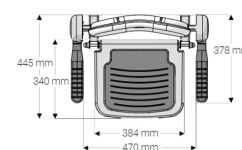

Independent 4 Life

AKW 1000 Series Compact Fold-up Seat w/ Pad - Blue

£101.74 Inc. VAT

Product Code: 01123

Product Images

Folded Dimensions

Minimum Height Dimensions

Maximum Height Dimensions

At the point of installation, seat height can be adjusted between 450mm – 625mm to maximise comfort by accommodating the clients' needs.

Can be folded away and stored against the wall when not in use.

This AKW shower seat has a maximum load capacity of 158kg / 25 Stone, wall mounted and designed for ease of cleaning.

Technical details:

- Maximum load capacity (kg / Stone): 158 / 25
- Projection when folded (mm): 246
- Height of seat folded (mm): 685
- Projection of seat from wall (unfolded) (mm): 445
- Projection of arm rests from wall (unfolded) (mm): 378
- Width of seat (mm): 384
- Depth of seat (mm): 340
- Maximum height (mm): 625
- Minimum height (mm): 450
- Mounting plate (height / width) (mm): 130 / 80
- Materials: Mild steel and aluminium