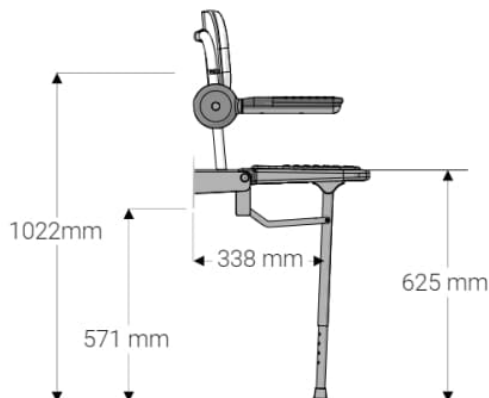

Independent 4 Life

AKW 1000 Series Compact Fold-up Seat w/ Pad - Blue

£101.74 Inc. VAT

Product Code: 01123

Product Images

Folded Dimensions

Minimum Height Dimensions

Maximum Height Dimensions

At the point of installation, seat height can be adjusted between 450mm – 625mm to maximise comfort by accommodating the clients' needs.

Can be folded away and stored against the wall when not in use.

This AKW shower seat has a maximum load capacity of 158kg / 25 Stone, wall mounted and designed for ease of cleaning.

Key benefits:

- +/- 13mm fine adjustment to support leg, allowing for gradient in floor to optimise comfort on a level seating
- Soft feeling polyurethane padding does not absorb water even if cut or damaged
- Ribbed arm rests and seat pads provide safety for easy side transfers
- Cushion fixing lugs prevent the cushion from moving during side transfers
- Easy to remove seat pad provides ease of cleaning
- Folds compactly against the wall when not in use
- Shrouded hinges minimise the risk of finger trapping, for both user and carer

Technical details:

- Maximum load capacity (kg / Stone): 158 / 25
- Projection when folded (mm): 246
- Height of seat folded (mm): 685
- Projection of seat from wall (unfolded) (mm): 445
- Projection of arm rests from wall (unfolded) (mm): 378
- Width of seat (mm): 384
- Depth of seat (mm): 340
- Maximum height (mm): 625
- Minimum height (mm): 450
- Mounting plate (height / width) (mm): 130 / 80
- Materials: Mild steel and aluminium