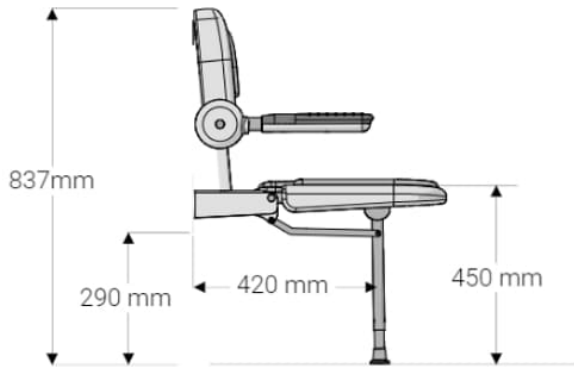

## Product Images

**Minimum Height Dimensions**

**Maximum Height Dimensions**

**Mounting Hole Dimensions**

At the point of installation, seat height can be adjusted between 450mm – 625mm to maximise comfort by accommodating the clients' needs.

Can be folded away and stored against the wall when not in use.

This AKW shower seat has a maximum load capacity of 190kg / 30 Stone, wall mounted and is designed for

### Technical details:

- Maximum load capacity (kg / Stone): 190 / 30
- Projection when folded (mm): 258
- Height of seat folded (mm): 622
- Projection of seat from wall (unfolded) (mm): 580
- Projection of arm rests from wall (unfolded) (mm): 406
- Width of seat (mm): 460
- Depth of seat (mm): 444
- Maximum height (mm): 625
- Minimum height (mm): 450
- Materials: Powder coated mild steel