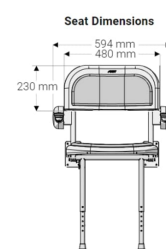

## Product Images

**Minimum Height Dimensions**

**Maximum Height Dimensions**

**Mounting Hole Dimensions**

At the point of installation, seat height can be adjusted between 450mm – 625mm to maximise comfort by accommodating the clients' needs.

Can be folded away and stored against the wall when not in use.

This AKW shower seat has a maximum load capacity of 190kg / 30 Stone, wall mounted and is designed for

### Technical details:

- Maximum load capacity (kg / Stone): 190 / 30
- Projection when folded (mm): 258
- Height of seat folded (mm): 622
- Projection of seat from wall (unfolded) (mm): 580
- Projection of arm rests from wall (unfolded) (mm): 406
- Width of seat (mm): 460
- Depth of seat (mm): 444
- Maximum height (mm): 625
- Minimum height (mm): 450
- Materials: Powder coated mild steel