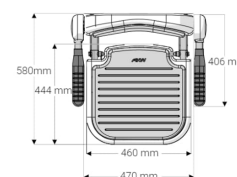

## Product Images

**Minimum Height Dimensions**

**Maximum Height Dimensions**

**Mounting Hole Dimensions**

At the point of installation, seat height can be adjusted between 450mm – 625mm to maximise comfort by accommodating the clients' needs.

Can be folded away and stored against the wall when not in use.

This AKW shower seat has a maximum load capacity of 190kg / 30 Stone, wall mounted and is designed for

### Technical details:

- Maximum load capacity (kg / Stone): 190 / 30
- Projection when folded (mm): 258
- Height of seat folded (mm): 622
- Projection of seat from wall (unfolded) (mm): 580
- Projection of arm rests from wall (unfolded) (mm): 406
- Width of seat (mm): 460
- Depth of seat (mm): 444
- Maximum height (mm): 625
- Minimum height (mm): 450
- Materials: Powder coated mild steel