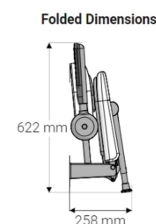

## Product Images

**Minimum Height Dimensions**

**Maximum Height Dimensions**

**Mounting Hole Dimensions**

At the point of installation, seat height can be adjusted between 450mm – 625mm to maximise comfort by accommodating the clients' needs.

Can be folded away and stored against the wall when not in use.

This AKW shower seat has a maximum load capacity of 190kg / 30 Stone, wall mounted and is designed for

### Technical details:

- Maximum load capacity (kg / Stone): 190 / 30
- Projection when folded (mm): 258
- Height of seat folded (mm): 622
- Projection of seat from wall (unfolded) (mm): 580
- Projection of arm rests from wall (unfolded) (mm): 406
- Width of seat (mm): 460
- Depth of seat (mm): 444
- Maximum height (mm): 625
- Minimum height (mm): 450
- Materials: Powder coated mild steel