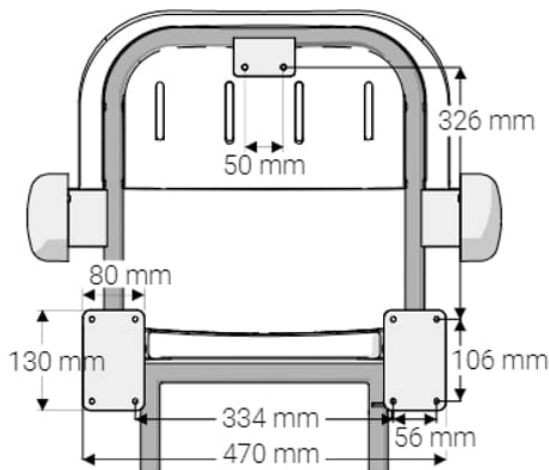

## Product Images

**Minimum Height Dimensions**

**Maximum Height Dimensions**

**Mounting Hole Dimensions**

At the point of installation, seat height can be adjusted between 450mm – 625mm to maximise comfort by accommodating the clients' needs.

Can be folded away and stored against the wall when not in use.

This AKW shower seat has a maximum load capacity of 190kg / 30 Stone, wall mounted and is designed for

### Technical details:

- Maximum load capacity (kg / Stone): 190 / 30
- Projection when folded (mm): 258
- Height of seat folded (mm): 622
- Projection of seat from wall (unfolded) (mm): 580
- Projection of arm rests from wall (unfolded) (mm): 406
- Width of seat (mm): 460
- Depth of seat (mm): 444
- Maximum height (mm): 625
- Minimum height (mm): 450
- Materials: Powder coated mild steel