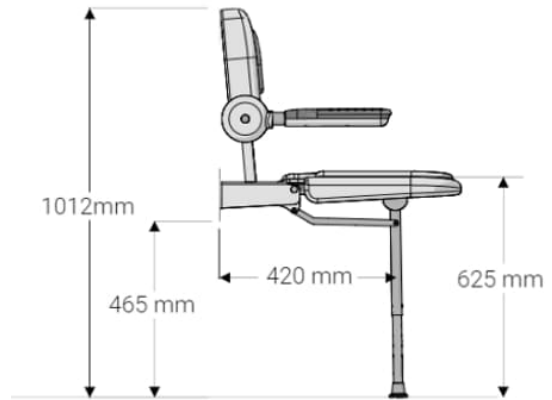

## Product Images

**Minimum Height Dimensions**

**Maximum Height Dimensions**

**Mounting Hole Dimensions**

At the point of installation, seat height can be adjusted between 450mm – 625mm to maximise comfort by accommodating the clients' needs.

Can be folded away and stored against the wall when not in use.

This AKW shower seat has a maximum load capacity of 190kg / 30 Stone, wall mounted and is designed for

### Technical details:

- Maximum load capacity (kg / Stone): 190 / 30
- Projection when folded (mm): 258
- Height of seat folded (mm): 622
- Projection of seat from wall (unfolded) (mm): 580
- Projection of arm rests from wall (unfolded) (mm): 406
- Width of seat (mm): 460
- Depth of seat (mm): 444
- Maximum height (mm): 625
- Minimum height (mm): 450
- Materials: Powder coated mild steel