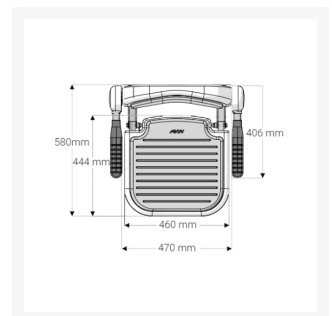

### Folded Dimensions

### Maximum Height Dimensions

At the point of installation, seat height can be adjusted between 450mm – 625mm to maximise comfort by accommodating the clients' needs.

Can be folded away and stored against the wall when not in use.

This AKW shower seat has a maximum load capacity of 190kg / 30 Stone, wall mounted and is designed for easy cleaning.

### Technical details:

- Maximum load capacity (kg / Stone): 190 / 30
- Projection when folded (mm): 258
- Height of seat folded (mm): 622
- Projection of seat from wall (unfolded) (mm): 580
- Projection of arm rests from wall (unfolded) (mm): 406
- Width of seat (mm): 460
- Depth of seat (mm): 444
- Maximum height (mm): 625
- Minimum height (mm): 450
- Materials: Powder coated mild steel