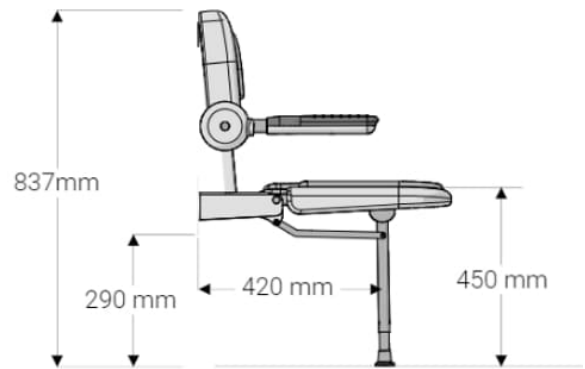

### Folded Dimensions

### Minimum Height Dimensions

### Maximum Height Dimensions

At the point of installation, seat height can be adjusted between 450mm – 625mm to maximise comfort by accommodating the clients' needs.

Can be folded away and stored against the wall when not in use.

This AKW shower seat has a maximum load capacity of 190kg / 30 Stone, wall mounted and is designed for easy cleaning.