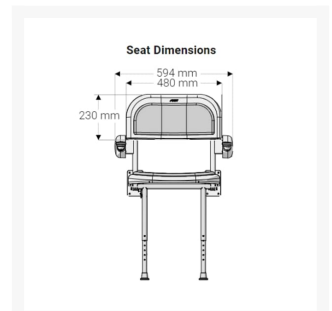

### Folded Dimensions

### Maximum Height Dimensions

At the point of installation, seat height can be adjusted between 450mm – 625mm to maximise comfort by accommodating the clients' needs.

Can be folded away and stored against the wall when not in use.

This AKW shower seat has a maximum load capacity of 190kg / 30 Stone, wall mounted and is designed for easy cleaning.

### Technical details:

- Maximum load capacity (kg / Stone): 190 / 30
- Projection when folded (mm): 258
- Height of seat folded (mm): 622
- Projection of seat from wall (unfolded) (mm): 580
- Projection of arm rests from wall (unfolded) (mm): 406
- Width of seat (mm): 460
- Depth of seat (mm): 444
- Maximum height (mm): 625
- Minimum height (mm): 450
- Materials: Powder coated mild steel