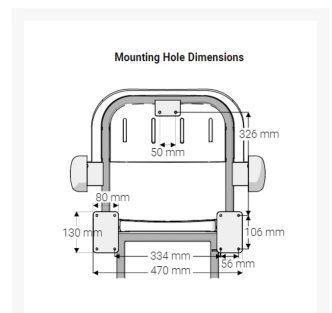

### Folded Dimensions

### Maximum Height Dimensions

At the point of installation, seat height can be adjusted between 450mm – 625mm to maximise comfort by accommodating the clients' needs.

Can be folded away and stored against the wall when not in use.

This AKW shower seat has a maximum load capacity of 190kg / 30 Stone, wall mounted and is designed for easy cleaning.

### Technical details:

- Maximum load capacity (kg / Stone): 190 / 30
- Projection when folded (mm): 258
- Height of seat folded (mm): 622
- Projection of seat from wall (unfolded) (mm): 580
- Projection of arm rests from wall (unfolded) (mm): 406
- Width of seat (mm): 460
- Depth of seat (mm): 444
- Maximum height (mm): 625
- Minimum height (mm): 450
- Materials: Powder coated mild steel