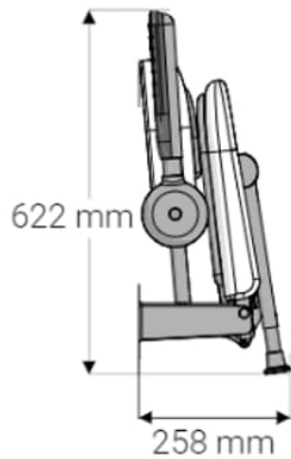

### Folded Dimensions

### Minimum Height Dimensions

### Maximum Height Dimensions

### Technical details:

- Maximum load capacity (kg / Stone): 190 / 30
- Projection when folded (mm): 258
- Height of seat folded (mm): 622
- Projection of seat from wall (unfolded) (mm): 580
- Projection of arm rests from wall (unfolded) (mm): 406
- Width of seat (mm): 460
- Depth of seat (mm): 444
- Maximum height (mm): 625
- Minimum height (mm): 450
- Materials: Powder coated mild steel