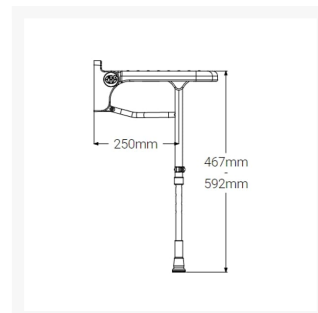

Independent 4 Life

AKW 2000 Series Compact Fold-up Seat without Pad

£84.83 Inc. VAT

Product Code: 02000

Product Images