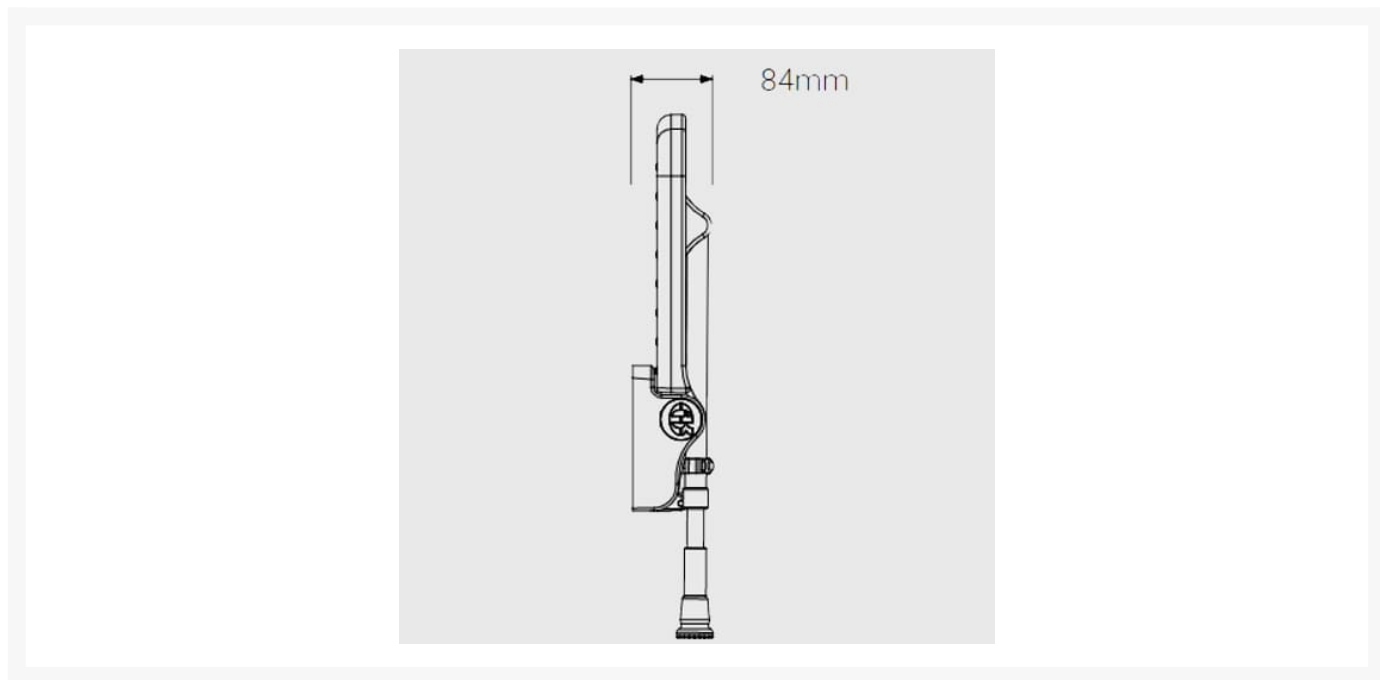

Independent 4 Life

AKW 2000 Series Compact Fold-up Seat without Pad

£84.83 Inc. VAT

Product Code: 02000

Product Images

Description

AKW 2000 series compact fold-up shower seat with legs. White moulded, No padding.

At the point of installation, seat height can be adjusted between 467mm – 592mm to maximise comfort by accommodating the clients' needs.

Can be folded away and stored against the wall when not in use. Design enables full showering space for the whole family.

This AKW shower seat has a maximum load capacity of 158kg / 25 Stone, wall mounted and is designed for easy cleaning.

Key benefits:

- Compact size, designed for smaller enclosures where space is limited
- Comfortable in use
- +/- 13mm fine adjustment to support leg, allowing for gradient in floor to optimise comfort on a level seating
- Folds away enabling showering space for the whole family

Technical details:

- Maximum load capacity (kg / Stone): 158 / 25
- Projection when folded (mm): 84
- Projection of seat from wall (unfolded) (mm): 365
- Width of seat (mm): 380
- Maximum height (mm): 592
- Minimum height (mm): 467
- Materials: Rust- proof Aluminium