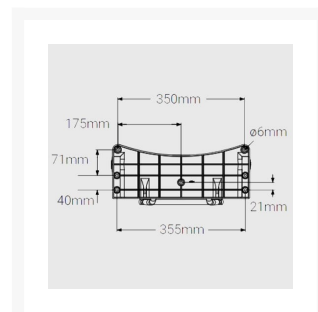

Independent 4 Life

AKW 2000 Series Compact Fold-up Seat without Pad

£84.83 Inc. VAT

Product Code: 02000

Product Images