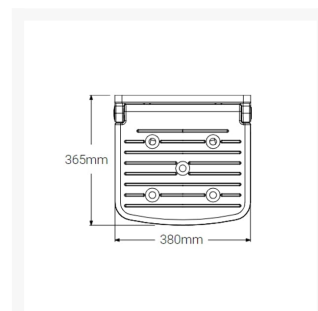

Independent 4 Life

AKW 2000 Series Compact Fold-up Seat without Pad

£84.83 Inc. VAT

Product Code: 02000

Product Images