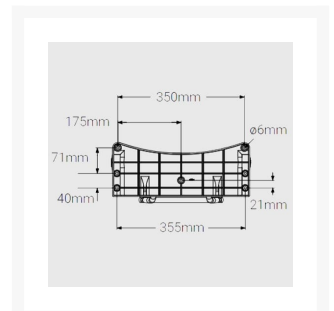

Product Images