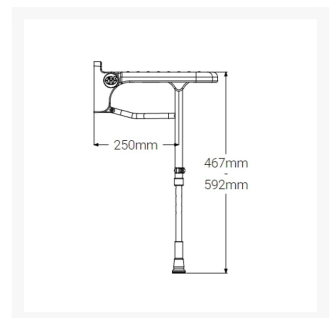

Independent 4 Life

AKW 2000 Series Compact Fold-up Seat w/ Pad - Grey

£98.98 Inc. VAT

Product Code: 02000P

Product Images