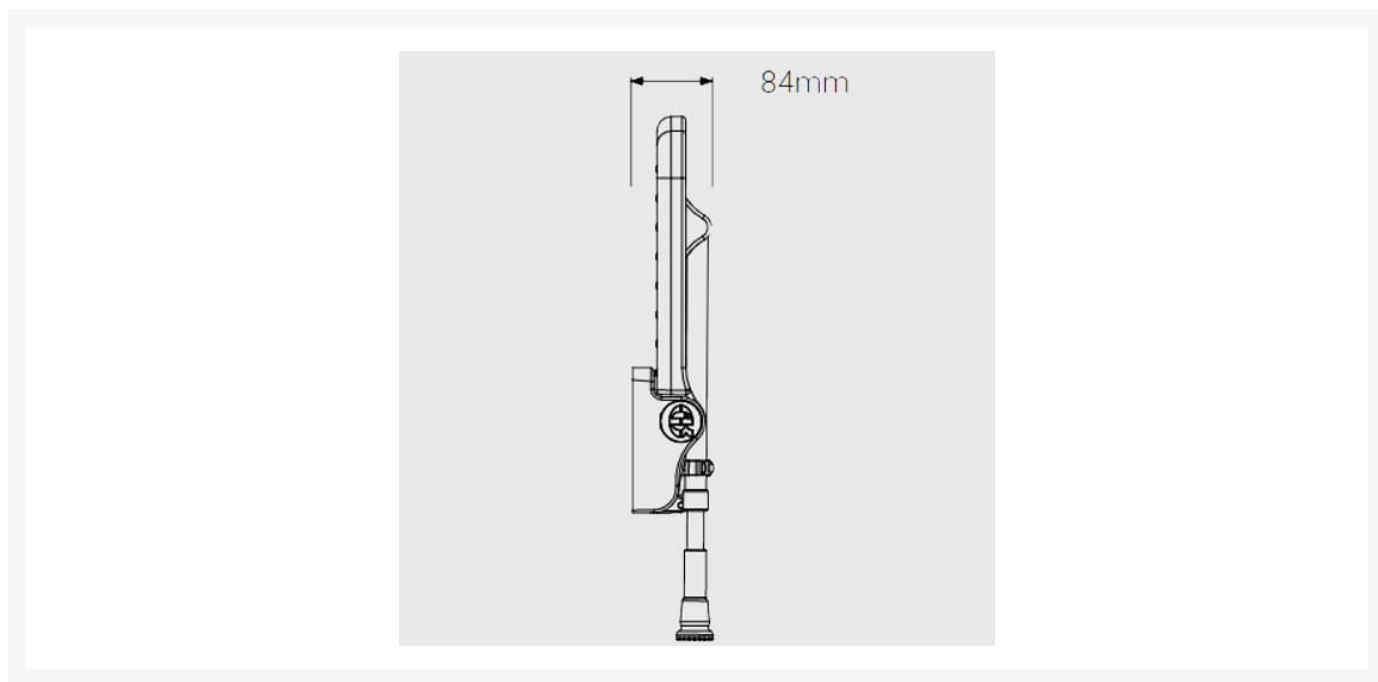

Independent 4 Life

AKW 2000 Series Compact Fold-up Seat w/ Pad - Grey

£98.98 Inc. VAT

Product Code: 02000P

Product Images

Description

AKW 2000 series compact fold-up padded shower seat with legs. White moulded, grey padding. The contrasting grey coloured padding and white mould aids the visually impaired. Padding provides comfort. The seat pad can be easily removed making cleaning easier.

At the point of installation, seat height can be adjusted between 467mm – 592mm to maximise comfort by accommodating the clients' needs.

Can be folded away and stored against the wall when not in use. Design enables full showering space for the whole family.

This AKW shower seat has a maximum load capacity of 158kg / 25 Stone, wall mounted, designed for easy cleaning.

Key benefits:

- Compact size, designed for smaller enclosures where space is limited
- Comfortable in use
- +/- 13mm fine adjustment to support leg, allowing for gradient in floor to optimise comfort on a level seating
- Seat pad easily removable for cleaning
- Folds away enabling showering space for the whole family

Technical details:

- Maximum load capacity (kg / Stone): 158 / 25
- Projection when folded (mm): 84
- Projection of seat from wall (unfolded) (mm): 365
- Width of seat (mm): 380
- Maximum height (mm): 592
- Minimum height (mm): 467
- Materials: Rust- proof Aluminium