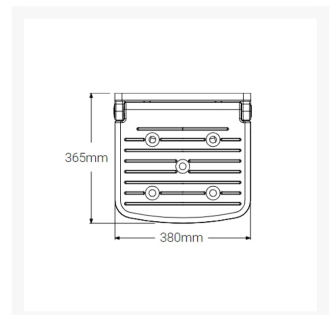

Independent 4 Life

AKW 2000 Series Compact Fold-up Seat w/ Pad - Grey

£98.98 Inc. VAT

Product Code: 02000P

Product Images

Description

AKW 2000 series compact fold-up padded shower seat with legs. White moulded, grey padding. The contrasting grey coloured padding and white mould aids the visually impaired. Padding provides comfort. The seat pad can be easily removed making cleaning easier.

At the point of installation, seat height can be adjusted between 467mm – 592mm to maximise comfort by accommodating the clients' needs.

Can be folded away and stored against the wall when not in use. Design enables full showering space for the whole family.

This AKW shower seat has a maximum load capacity of 158kg / 25 Stone, wall mounted, designed for easy cleaning.

Key benefits:

- Compact size, designed for smaller enclosures where space is limited
- Comfortable in use
- +/- 13mm fine adjustment to support leg, allowing for gradient in floor to optimise comfort on a level seating
- Seat pad easily removable for cleaning
- Folds away enabling showering space for the whole family

Technical details:

- Maximum load capacity (kg / Stone): 158 / 25
- Projection when folded (mm): 84
- Projection of seat from wall (unfolded) (mm): 365
- Width of seat (mm): 380
- Maximum height (mm): 592
- Minimum height (mm): 467
- Materials: Rust- proof Aluminium