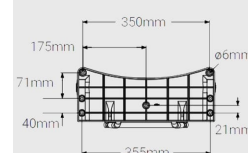

Product Images