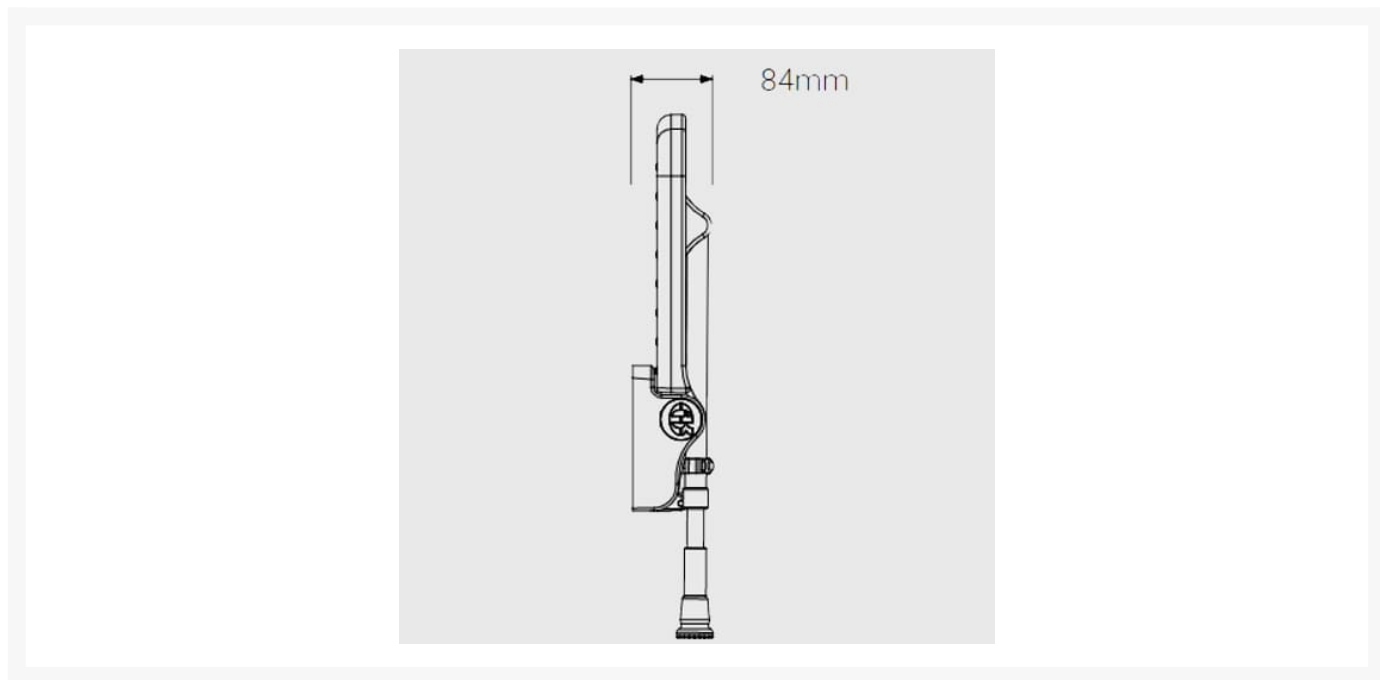

Independent 4 Life

AKW 2000 Series Compact Fold-up Seat w/ Pad - Blue

£98.98 Inc. VAT

Product Code: 02200P

Product Images

Description

AKW 2000 series compact fold-up padded shower seat with legs. White moulded, blue padding. The contrasting blue coloured padding and white mould aids the visually impaired. Padding provides comfort. The seat pad can be easily removed making cleaning easier.

At the point of installation, seat height can be adjusted between 467mm – 592mm to maximise comfort by accommodating the clients' needs.

Can be folded away and stored against the wall when not in use. Design enables full showering space for the whole family.

This AKW shower seat has a maximum load capacity of 158kg / 25 Stone, wall mounted and is designed for easy cleaning.

Key benefits:

- Compact size, designed for smaller enclosures where space is limited
- Comfortable in use
- +/- 13mm fine adjustment to support leg, allowing for gradient in floor to optimise comfort on a level seating
- Seat pad easily removable for cleaning
- Folds away enabling showering space for the whole family

Technical details:

- Maximum load capacity (kg / Stone): 158 / 25
- Projection when folded (mm): 84
- Projection of seat from wall (unfolded) (mm): 365
- Width of seat (mm): 380
- Maximum height (mm): 592
- Minimum height (mm): 467
- Materials: Rust- proof Aluminium