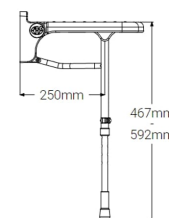

Product Images