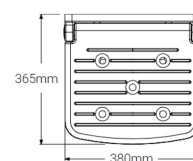

Product Images