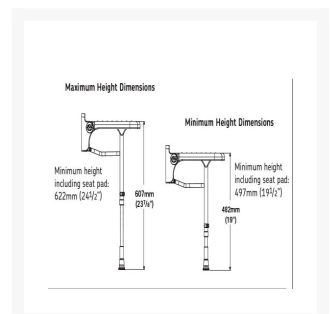

Product Images