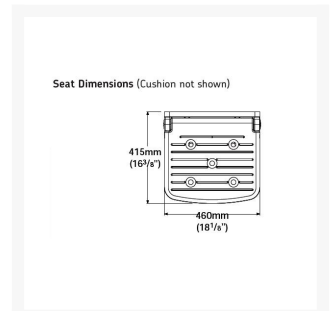

Independent 4 Life

AKW 2000 series Fold-up Seat without Pad

£113.12 Inc. VAT

Product Code: 02010

Product Images

Description

AKW 2000 series standard fold-up shower seat. No padding. White moulded with drainage holes.

At the point of installation, seat height can be adjusted between 482mm – 607mm to maximise comfort by accommodating the clients' needs.

Can be folded away and stored against the wall when not in use, allowing the shower to be accessible to all.

This AKW shower seat has a maximum load capacity of 158kg / 25 Stone, wall mounted and is designed for easy cleaning.

Key benefits:

- Made from rust-proof aluminium, ensuring durability for long-term use
- Comfortable in use
- Drainage holes
- +/- 13mm fine adjustment to support leg, allowing for gradient in floor to optimise comfort on a level seating
- Folds compactly against the wall when not in use

Technical details:

- Maximum load capacity (kg / Stone): 158 / 25
- Projection when folded (mm): 84
- Projection of seat from wall (unfolded) (mm): 415
- Width of seat (mm): 460
- Maximum height (mm): 607
- Minimum height (mm): 482
- Materials: Rust- proof Aluminium
- 7 fixing points