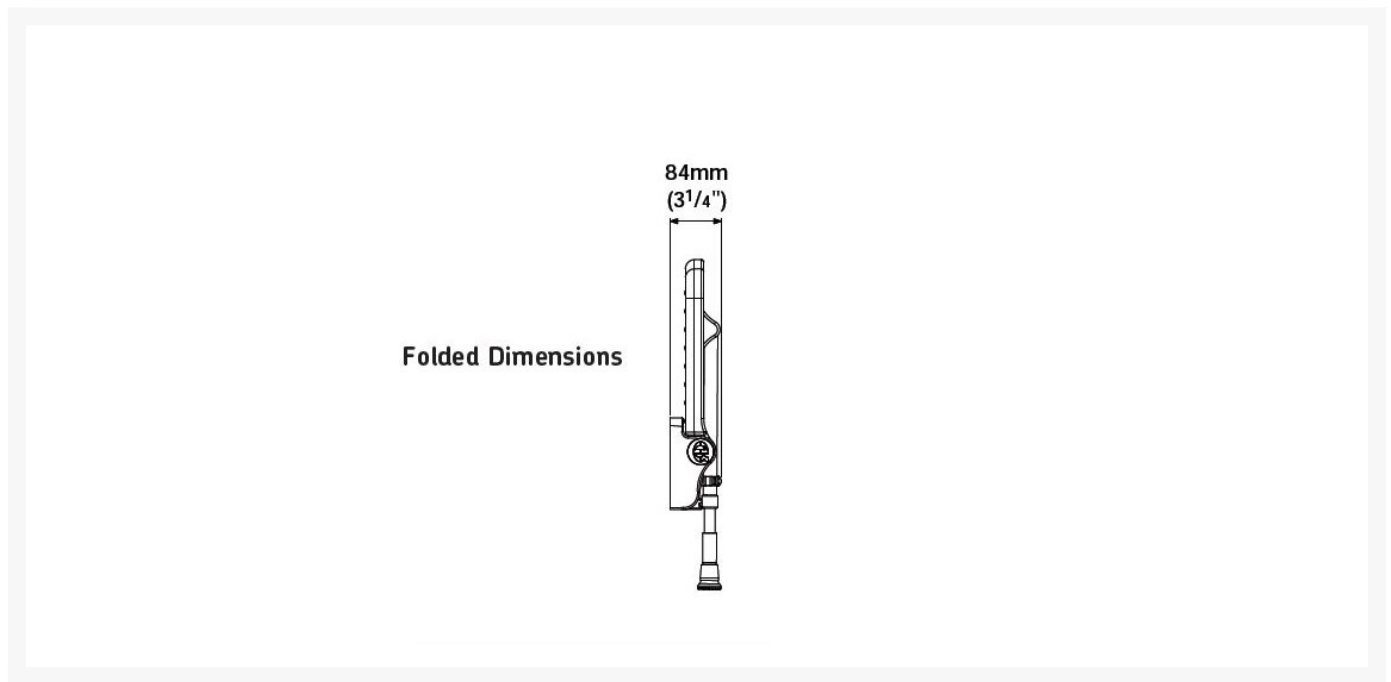

Independent 4 Life

AKW 2000 series Fold-up Seat without Pad

£113.12 Inc. VAT

Product Code: 02010

Product Images

Description

AKW 2000 series standard fold-up shower seat. No padding. White moulded with drainage holes.

At the point of installation, seat height can be adjusted between 482mm – 607mm to maximise comfort by accommodating the clients' needs.

Can be folded away and stored against the wall when not in use, allowing the shower to be accessible to all.

This AKW shower seat has a maximum load capacity of 158kg / 25 Stone, wall mounted and is designed for easy cleaning.

Key benefits:

- Made from rust-proof aluminium, ensuring durability for long-term use
- Comfortable in use
- Drainage holes
- +/- 13mm fine adjustment to support leg, allowing for gradient in floor to optimise comfort on a level seating
- Folds compactly against the wall when not in use

Technical details:

- Maximum load capacity (kg / Stone): 158 / 25
- Projection when folded (mm): 84
- Projection of seat from wall (unfolded) (mm): 415
- Width of seat (mm): 460
- Maximum height (mm): 607
- Minimum height (mm): 482
- Materials: Rust- proof Aluminium
- 7 fixing points