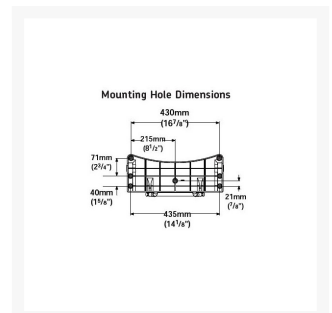

Product Images