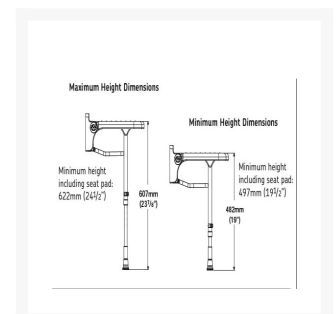

Independent 4 Life

AKW 2000 Series Fold-up Seat w/ Blue Pad

£127.25 Inc. VAT

Product Code: 02210P

Product Images