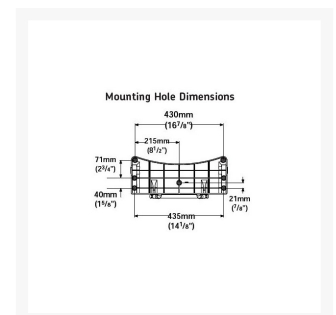

Independent 4 Life

AKW 2000 Series Fold-up Seat w/ Blue Pad

£127.25 Inc. VAT

Product Code: 02210P

Product Images