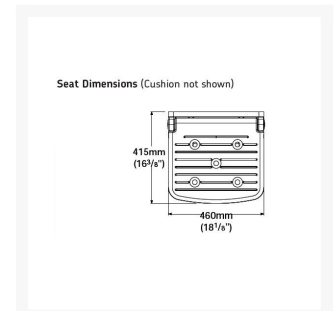

Product Images