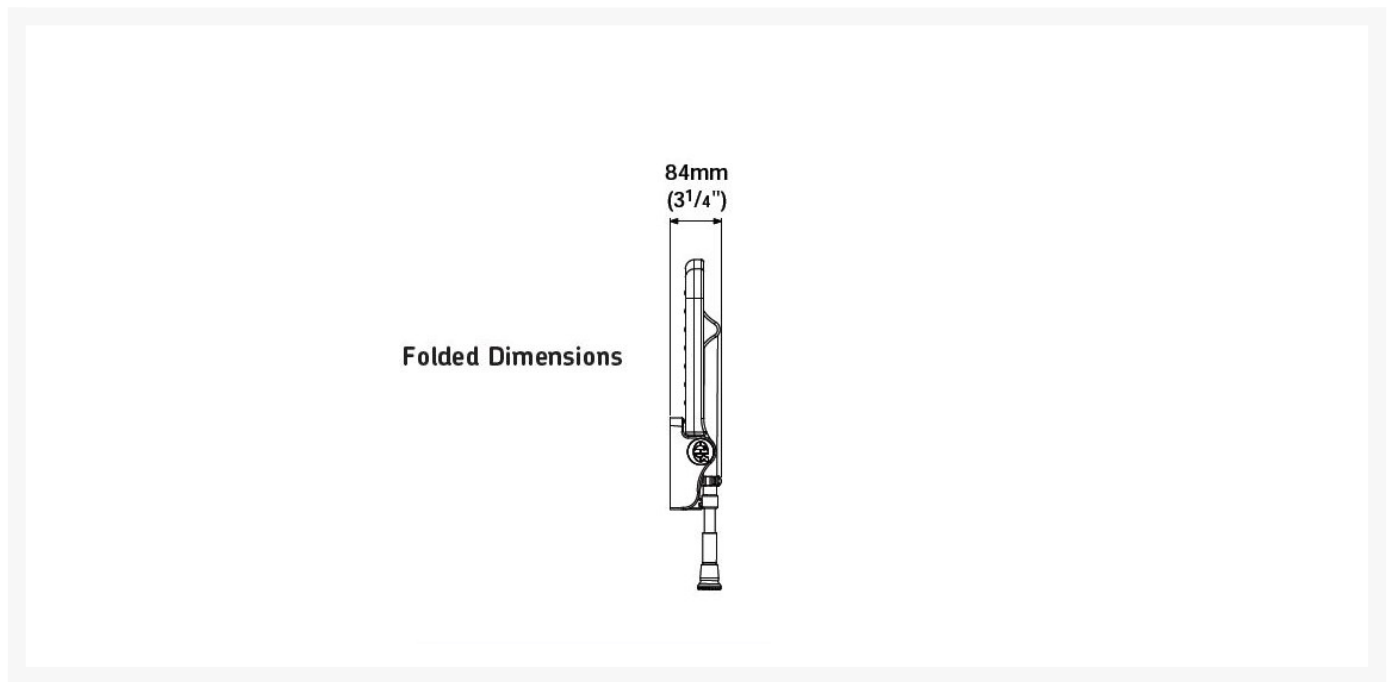

Independent 4 Life

AKW 2000 Series Fold-up Seat w/ Blue Pad

£127.25 Inc. VAT

Product Code: 02210P

Product Images

Description

AKW 2000 series standard fold-up shower seat. Blue padding for additional comfort. The contrasting blue coloured padding and white mould aids the visually impaired. The seat pad can be easily removed making cleaning easier.

At the point of installation, seat height can be adjusted between 482mm – 607mm to maximise comfort by accommodating the clients' needs.

Can be folded away and stored against the wall when not in use, allowing the shower to be accessible to all.

This AKW shower seat has a maximum load capacity of 158kg / 25 Stone, wall mounted and is designed for easy cleaning.

Key benefits:

- Made from rust-proof aluminium, ensuring durability for long-term use
- Comfortable in use
- +/- 13mm fine adjustment to support leg, allowing for gradient in floor to optimise comfort on a level seating
- Optional seat pad is easily removable for cleaning
- Folds compactly against the wall when not in use

Technical details:

- Maximum load capacity (kg / Stone): 158 / 25
- Projection when folded (mm): 84
- Projection of seat from wall (unfolded) (mm): 415
- Width of seat (mm): 460
- Maximum height (mm): 607
- Minimum height (mm): 482
- Materials: Rust- proof Aluminium