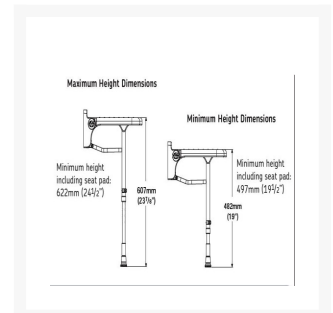

Product Images