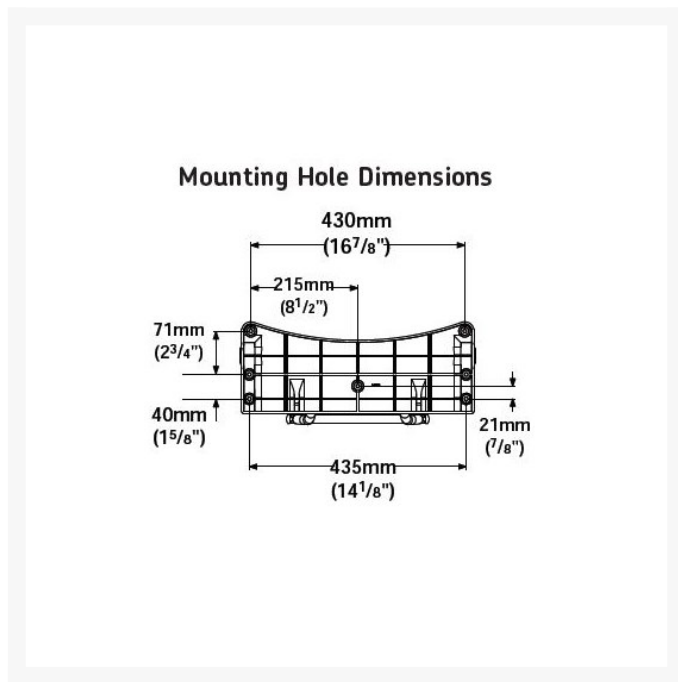

Independent 4 Life

AKW 2000 Series Fold-up Seat w/ Grey Pad

£127.25 Inc. VAT

Product Code: 02010P

Product Images

Description

AKW 2000 series standard fold-up shower seat. Grey padding for additional comfort. The contrasting grey coloured padding and white mould aids the visually impaired. The seat pad can be easily removed making cleaning easier.

At the point of installation, seat height can be adjusted between 482mm – 607mm to maximise comfort by accommodating the clients' needs.

Can be folded away and stored against the wall when not in use, allowing the shower to be accessible to all.

This AKW shower seat has a maximum load capacity of 158kg / 25 Stone, wall mounted and is designed for easy cleaning.

Key benefits:

- Made from rust-proof aluminium, ensuring durability for long-term use
- Comfortable in use
- +/- 13mm fine adjustment to support leg, allowing for gradient in floor to optimise comfort on a level seating
- Optional seat pad is easily removable for cleaning
- Folds compactly against the wall when not in use

Technical details:

- Maximum load capacity (kg / Stone): 158 / 25
- Projection when folded (mm): 84
- Projection of seat from wall (unfolded) (mm): 415
- Width of seat (mm): 460
- Maximum height (mm): 607
- Minimum height (mm): 482
- Materials: Rust- proof Aluminium