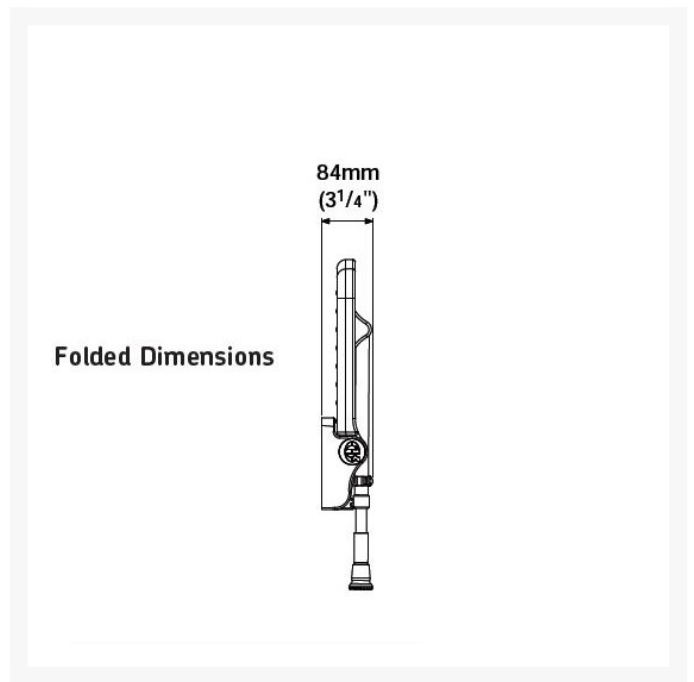

Independent 4 Life

AKW 2000 Series Fold-up Seat w/ Grey Pad

£127.25 Inc. VAT

Product Code: 02010P

Product Images

Description

AKW 2000 series standard fold-up shower seat. Grey padding for additional comfort. The contrasting grey coloured padding and white mould aids the visually impaired. The seat pad can be easily removed making cleaning easier.

At the point of installation, seat height can be adjusted between 482mm – 607mm to maximise comfort by accommodating the clients' needs.

Can be folded away and stored against the wall when not in use, allowing the shower to be accessible to all.

This AKW shower seat has a maximum load capacity of 158kg / 25 Stone, wall mounted and is designed for easy cleaning.

Key benefits:

- Made from rust-proof aluminium, ensuring durability for long-term use
- Comfortable in use
- +/- 13mm fine adjustment to support leg, allowing for gradient in floor to optimise comfort on a level seating
- Optional seat pad is easily removable for cleaning
- Folds compactly against the wall when not in use

Technical details:

- Maximum load capacity (kg / Stone): 158 / 25
- Projection when folded (mm): 84
- Projection of seat from wall (unfolded) (mm): 415
- Width of seat (mm): 460
- Maximum height (mm): 607
- Minimum height (mm): 482
- Materials: Rust- proof Aluminium