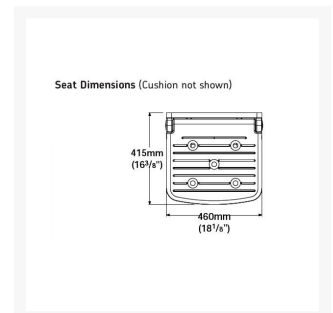

Product Images