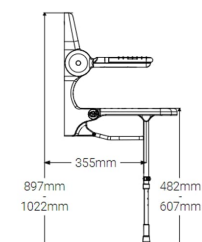

Product Images