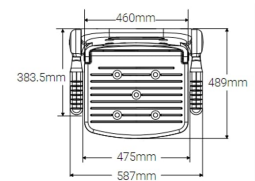

Product Images