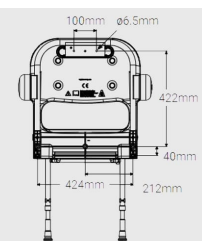

Product Images