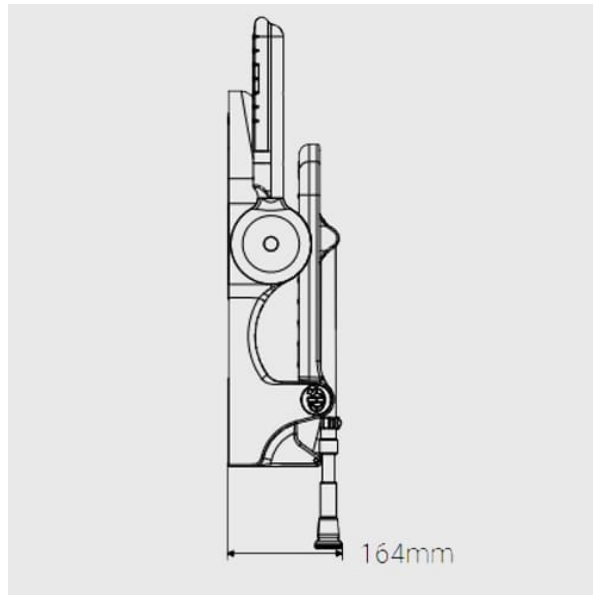

Description

AKW 2000 series folding standard shower seat with back and arms, designed to be a stylish and hygienic seating solution. The contrasting blue padded armrest provides comfort and aids the visually impaired. Easily removeable cushions make for easier cleaning.

At the point of installation, seat height can be adjusted between 482mm – 607mm to maximise comfort by accommodating the clients' needs.

Can be folded away and stored against the wall when not in use.

This AKW shower seat has a maximum load capacity of 158kg / 25 Stone, wall mounted and is designed for easy cleaning.

Key benefits:

- +/- 13mm fine adjustment to support leg, allowing for gradient in floor to optimise comfort on a level seating
- Folds compactly against the wall when not in use
- Easily removable cushions
- Easy to clean

Technical details:

- Maximum load capacity (kg / Stone): 158 / 25
- Armrest colour: Blue
- Projection when folded (mm): 164
- Projection of seat from wall (unfolded) (mm): 489
- Width of seat (mm): 475
- Maximum height (mm): 607
- Minimum height (mm): 482
- Materials: Rust-proof Aluminium