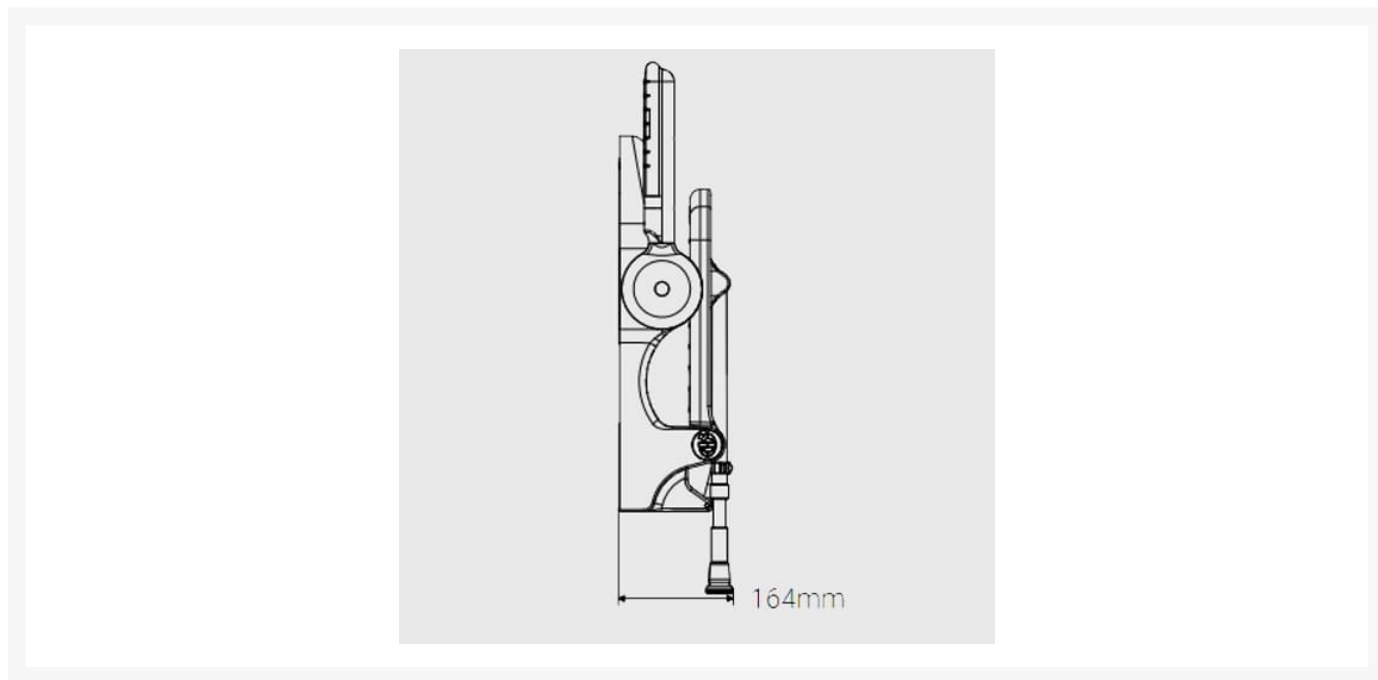

Independent 4 Life

AKW 2000 Series Fold-up Blue Padded Seat, Back & Arms

£268.14 Inc. VAT

Product Code: 02230P

Product Images

Description

AKW 2000 series folding standard shower seat with support legs, back and arms, the white moulded shower seat has an inset padded seat, backrest and arms, Designed to be a stylish and hygienic seating solution. Blue padding provides comfort, The contrasting blue colour aids the visually impaired. The seat pad can be easily removed allowing easier cleaning.

At the point of installation, seat height can be adjusted between 482mm – 607mm to maximise comfort by accommodating the clients' needs.

Can be folded away and stored against the wall when not in use.

This AKW shower seat has a maximum load capacity of 158kg / 25 Stone, wall mounted and is designed for easy cleaning.

Key benefits:

- +/- 13mm fine adjustment to support leg, allowing for gradient in floor to optimise comfort on a level seating
- Seat pad easily removable for cleaning
- Folds compactly against the wall when not in use

Technical details:

- Maximum load capacity (kg / Stone): 158 / 25
- Armrest colour: Blue
- Seat colour: Blue
- Back colour: Blue
- Projection when folded (mm): 164
- Projection of seat from wall (unfolded) (mm): 489
- Width of seat (mm): 475
- Maximum height (mm): 607
- Minimum height (mm): 482