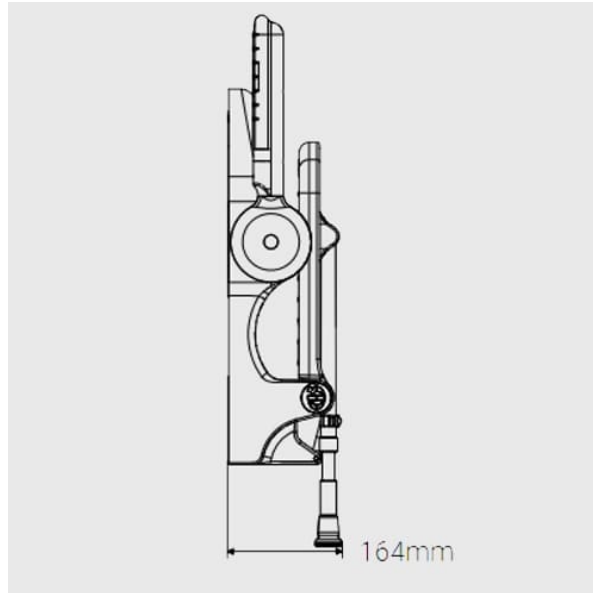

Independent 4 Life

AKW 2000 Series Fold-up Grey Padded Seat w/ Back & Arms

£268.14 Inc. VAT

Product Code: 02130P

Product Images

Description

AKW 2000 series folding standard shower seat with support legs, back and arms, the white moulded shower seat has an inset padded seat, backrest and arms, Designed to be a stylish and hygienic seating solution. Grey padding provides comfort, The contrasting grey colour aids the visually impaired. The seat pad can be easily removed allowing easier cleaning.

At the point of installation, seat height can be adjusted between 482mm – 607mm to maximise comfort by accommodating the clients' needs.

Can be folded away and stored against the wall when not in use.

This AKW shower seat has a maximum load capacity of 158kg / 25 Stone, wall mounted and is designed for easy cleaning.

Key benefits:

- +/- 13mm fine adjustment to support leg, allowing for gradient in floor to optimise comfort on a level seating
- Seat pad easily removable for cleaning
- Folds compactly against the wall when not in use

Technical details:

- Maximum load capacity (kg / Stone): 158 / 25
- Armrest colour: Grey
- Seat colour: Grey
- Back colour: Grey
- Projection when folded (mm): 164
- Projection of seat from wall (unfolded) (mm): 489
- Width of seat (mm): 475
- Maximum height (mm): 607
- Minimum height (mm): 482