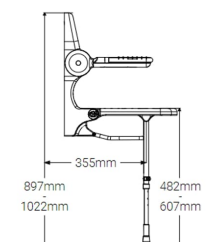

Product Images