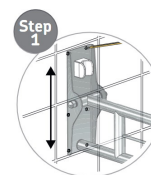

Product Images