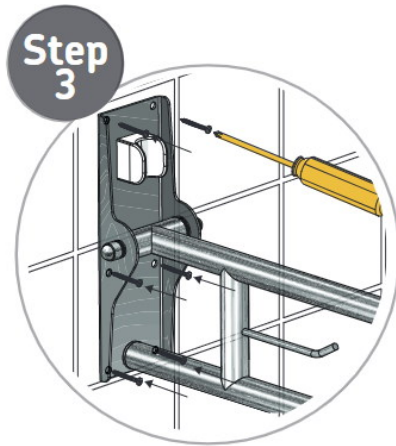

# AKW 1800 Series - Hinged Fold-up DBL Hairpin Rail, TRH - Fixed Leg (32mm) White

£71.18 Inc. VAT

Product Code: 01820WH

## Description

---

The AKW 1800 Series 765mm long hinged fold-up double hairpin grab rail, toilet roll holder and fixed leg. Constructed from high quality materials the leg provides additional strength and stability.

### Technical details:

- Overall length (mm): 765
- Rail diameter (mm): 32
- Overall projection from the wall (mm): 765
- Exposed fixings on wall plate
- Height of wall plate (mm): 816
- Tested to a maximum load of 30 stone / 200kg this refers to grabrail only