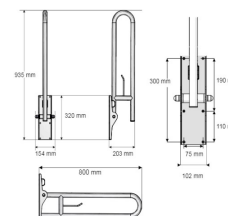

# AKW 1800 Series - Hinged Fold-up DBL Hairpin Rail, TRH - Fixed Leg (32mm) White

£71.18 Inc. VAT

Product Code: 01820WH

## Description

---

The AKW 1800 Series 765mm long hinged fold-up double hairpin grab rail, toilet roll holder and fixed leg. Constructed from high quality materials the leg provides additional strength and stability.

### Technical details:

- Overall length (mm): 765
- Rail diameter (mm): 32
- Overall projection from the wall (mm): 765
- Exposed fixings on wall plate
- Height of wall plate (mm): 816
- Tested to a maximum load of 30 stone / 200kg this refers to grabrail only

## Additional Information

---

Manufacturer	AKW / Contour
Length (mm)	765
WC Projection (mm)	540/550
Colour	White (RAL 9016)
Surface Finish	Polyester epoxy resin powder coated
Type	Hinged Arm Support with Leg & TRH
Material	Mild Steel
Mounting	Wall
Arm Control	Friction Hinge
Fixings	Exposed
Adjustable	Fixed Height (No Adjustment)