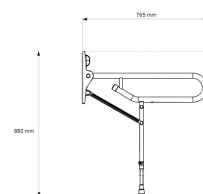

## Description

---

The AKW 1800 Series 765mm fold-up toilet support grab rail, adjustable leg. Constructed from strong, robust materials with a leg that provides additional strength and stability.

### Technical details:

- Overall length (mm): 765
- Rail diameter (mm): 32
- Overall projection from the wall (mm): 765
- Height of wall plate (mm): 816
- Exposed fixings on wall plate
- Tested to a maximum load of 30 stone / 200kg this refers to grabrail only