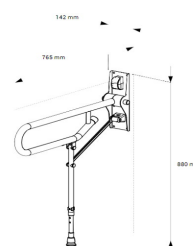

Product Images