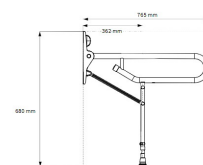

Product Images