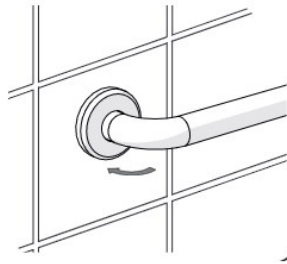

Independent 4 Life

AKW - Grab Rail SS Epoxy Coated 300mm - Dark Blue

£20.33 Inc. VAT

Product Code: 01240DB

Product Images

Description

This AKW grab rail SS epoxy coated 300mm dark blue. Constructed from stainless steel with 3 fixing points to provide the most strength and stability possible.

Key benefits:

- 3 fixing points for additional strength
- Rustproof stainless steel
- Can be used in wet and damp areas
- Doc M compliant
- Matching AKW grabrails and accessories also available

Technical details:

- Overall length including cover plates (mm): 38
- Centre to centre length (mm): 300
- Rail diameter (mm): 32
- Free space between wall and rail (mm): 56
- Overall projection from the wall (mm): 88
- Concealed cover plate diameter (mm): 81
- Maximum load of 150kg / 23.5 stone this refers to grabrail only

Warranty:

- 1 year manufacturer warranty

Please note:

- Fixings are not included and the installer should select the correct fixing based on wall type

Additional Information

Manufacturer	AKW / Contour
Length (mm)	300
Colour	Dark Blue (RAL 5011)
Surface Finish	Epoxy Resin Coating
Type	Straight Grab Rail
Material	Stainless Steel - Grade 304
Mounting	Wall
Fixings	Concealed
Adjustable	Fixed Height (No Adjustment)