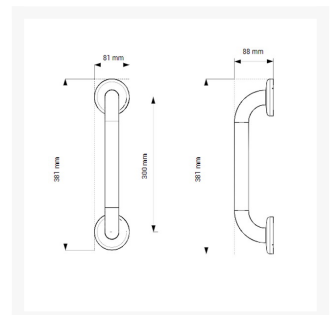

Independent 4 Life

AKW - Grab Rail SS Epoxy Coated 300mm - Dark Blue

£20.33 Inc. VAT

Product Code: 01240DB

Product Images

Description

This AKW grab rail SS epoxy coated 300mm dark blue. Constructed from stainless steel with 3 fixing points to provide the most strength and stability possible.

Key benefits:

- 3 fixing points for additional strength
- Rustproof stainless steel
- Can be used in wet and damp areas
- Doc M compliant
- Matching AKW grabrails and accessories also available

Technical details:

- Overall length including cover plates (mm): 38
- Centre to centre length (mm): 300
- Rail diameter (mm): 32
- Free space between wall and rail (mm): 56
- Overall projection from the wall (mm): 88
- Concealed cover plate diameter (mm): 81
- Maximum load of 150kg / 23.5 stone this refers to grabrail only

Warranty:

- 1 year manufacturer warranty

Please note:

- Fixings are not included and the installer should select the correct fixing based on wall type

Additional Information

Manufacturer	AKW / Contour
Length (mm)	300
Colour	Dark Blue (RAL 5011)
Surface Finish	Epoxy Resin Coating
Type	Straight Grab Rail
Material	Stainless Steel - Grade 304
Mounting	Wall
Fixings	Concealed
Adjustable	Fixed Height (No Adjustment)