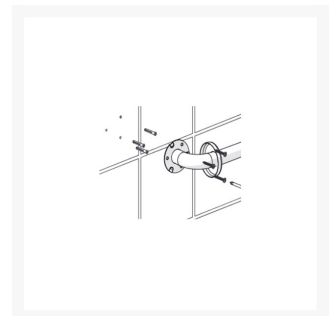

Independent 4 Life

AKW - Grab Rail SS Epoxy Coated 300mm - Dark Blue

£20.33 Inc. VAT

Product Code: 01240DB

Product Images

Description

This AKW grab rail SS epoxy coated 300mm dark blue. Constructed from stainless steel with 3 fixing points to provide the most strength and stability possible.

Key benefits:

- 3 fixing points for additional strength
- Rustproof stainless steel
- Can be used in wet and damp areas
- Doc M compliant
- Matching AKW grabrails and accessories also available

Technical details:

- Overall length including cover plates (mm): 38
- Centre to centre length (mm): 300
- Rail diameter (mm): 32
- Free space between wall and rail (mm): 56
- Overall projection from the wall (mm): 88
- Concealed cover plate diameter (mm): 81
- Maximum load of 150kg / 23.5 stone this refers to grabrail only

Warranty:

- 1 year manufacturer warranty

Please note:

- Fixings are not included and the installer should select the correct fixing based on wall type

Additional Information

Manufacturer	AKW / Contour
Length (mm)	300
Colour	Dark Blue (RAL 5011)
Surface Finish	Epoxy Resin Coating
Type	Straight Grab Rail
Material	Stainless Steel - Grade 304
Mounting	Wall
Fixings	Concealed
Adjustable	Fixed Height (No Adjustment)