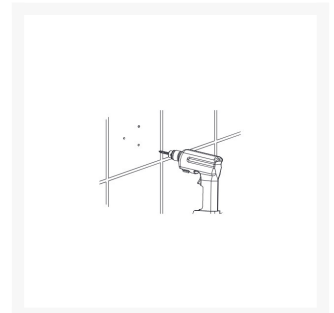

Independent 4 Life

AKW - Grab Rail SS Epoxy Coated 300mm - Mid Grey

£20.33 Inc. VAT

Product Code: 01240MG

Product Images

Description

This AKW grab rail SS epoxy coated 300mm mid grey. Constructed from stainless steel with 3 fixing points to provide the most strength and stability possible.

Key benefits:

- 3 fixing points for additional strength
- Rustproof stainless steel
- Can be used in wet and damp areas
- Doc M compliant
- Matching AKW grabrails and accessories also available

Technical details:

- Overall length including cover plates (mm): 381
- Centre to centre length (mm): 300
- Rail diameter (mm): 32
- Free space between wall and rail (mm): 56
- Overall projection from the wall (mm): 88
- Concealed cover plate diameter (mm): 81

Warranty:

- 1 year manufacturer warranty

Please note:

- Fixings are not included and the installer should select the correct fixing based on wall type

Additional Information

Manufacturer	AKW / Contour
Length (mm)	300
Colour	Mid Grey (RAL 7005)
Surface Finish	Epoxy Resin Coating
Type	Straight Grab Rail
Material	Stainless Steel - Grade 304
Mounting	Wall
Fixings	Concealed
Adjustable	Fixed Height (No Adjustment)