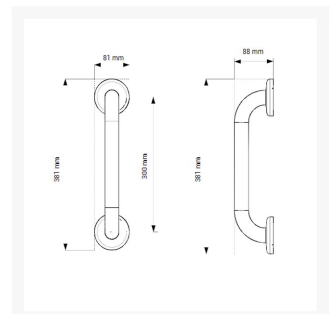

Independent 4 Life

AKW - Grab Rail SS Epoxy Coated 300mm - Mid Grey

£20.33 Inc. VAT

Product Code: 01240MG

Product Images

Description

This AKW grab rail SS epoxy coated 300mm mid grey. Constructed from stainless steel with 3 fixing points to provide the most strength and stability possible.

Key benefits:

- 3 fixing points for additional strength
- Rustproof stainless steel
- Can be used in wet and damp areas
- Doc M compliant
- Matching AKW grabrails and accessories also available

Technical details:

- Overall length including cover plates (mm): 381
- Centre to centre length (mm): 300
- Rail diameter (mm): 32
- Free space between wall and rail (mm): 56
- Overall projection from the wall (mm): 88
- Concealed cover plate diameter (mm): 81

Warranty:

- 1 year manufacturer warranty

Please note:

- Fixings are not included and the installer should select the correct fixing based on wall type

Additional Information

Manufacturer	AKW / Contour
Length (mm)	300
Colour	Mid Grey (RAL 7005)
Surface Finish	Epoxy Resin Coating
Type	Straight Grab Rail
Material	Stainless Steel - Grade 304
Mounting	Wall
Fixings	Concealed
Adjustable	Fixed Height (No Adjustment)