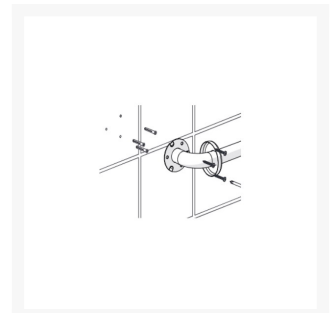

Independent 4 Life

AKW - Grab Rail SS Epoxy Coated 300mm - Mid Grey

£20.33 Inc. VAT

Product Code: 01240MG

Product Images

Description

This AKW grab rail SS epoxy coated 300mm mid grey. Constructed from stainless steel with 3 fixing points to provide the most strength and stability possible.

Key benefits:

- 3 fixing points for additional strength
- Rustproof stainless steel
- Can be used in wet and damp areas
- Doc M compliant
- Matching AKW grabrails and accessories also available

Technical details:

- Overall length including cover plates (mm): 381
- Centre to centre length (mm): 300
- Rail diameter (mm): 32
- Free space between wall and rail (mm): 56
- Overall projection from the wall (mm): 88
- Concealed cover plate diameter (mm): 81

Warranty:

- 1 year manufacturer warranty

Please note:

- Fixings are not included and the installer should select the correct fixing based on wall type

Additional Information

Manufacturer	AKW / Contour
Length (mm)	300
Colour	Mid Grey (RAL 7005)
Surface Finish	Epoxy Resin Coating
Type	Straight Grab Rail
Material	Stainless Steel - Grade 304
Mounting	Wall
Fixings	Concealed
Adjustable	Fixed Height (No Adjustment)