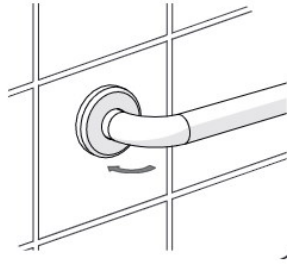

Independent 4 Life

AKW - Grab Rail SS Epoxy Coated 300mm - Mid Grey

£20.33 Inc. VAT

Product Code: 01240MG

Product Images

Description

This AKW grab rail SS epoxy coated 300mm mid grey. Constructed from stainless steel with 3 fixing points to provide the most strength and stability possible.

Key benefits:

- 3 fixing points for additional strength
- Rustproof stainless steel
- Can be used in wet and damp areas
- Doc M compliant
- Matching AKW grabrails and accessories also available

Technical details:

- Overall length including cover plates (mm): 381
- Centre to centre length (mm): 300
- Rail diameter (mm): 32
- Free space between wall and rail (mm): 56
- Overall projection from the wall (mm): 88
- Concealed cover plate diameter (mm): 81

Warranty:

- 1 year manufacturer warranty

Please note:

- Fixings are not included and the installer should select the correct fixing based on wall type

Additional Information

Manufacturer	AKW / Contour
Length (mm)	300
Colour	Mid Grey (RAL 7005)
Surface Finish	Epoxy Resin Coating
Type	Straight Grab Rail
Material	Stainless Steel - Grade 304
Mounting	Wall
Fixings	Concealed
Adjustable	Fixed Height (No Adjustment)