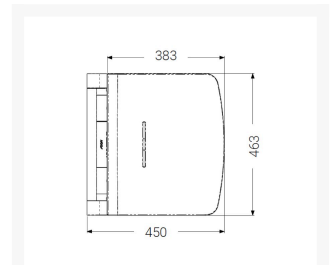

Independent 4 Life

AKW Onyx Fold-up Shower Seat Black

£470.40 Inc. VAT

Product Code: 02801BK-LS

Product Images

Description

AKW onyx series fold-up shower seat with a single fold down leg. Ergonomic shaped seat design to maximise user comfort. Drainage slot ensures seat dries properly after use. Able to be folded up, saving space and creating a multi-user environment, easily accessible for all users with a soft-close function.

Technical details:

- Maximum load capacity (stone / kg): 31 / 200
- Projection when folded (mm): 78
- Projection of seat from wall (unfolded) (mm): 450
- Width of seat (mm): 463
- Height of seat (mm): 470
- Materials: ABS Seat, aluminium leg, elastomer leg pad, stainless steel components, nylon components, die-cast zinc alloy brackets and pivot
- Feet: Black rubber tip

Additional Information

Manufacturer	AKW / Contour
Shower Seat Maximum Load	31 Stone / 200kg
Operation	Manual Folding
Configuration	Seat Only
Seat Width (mm)	400 - 499
Height Adjustment (mm)	0 (Fixed)
Folding Seat	Yes
Padded	No