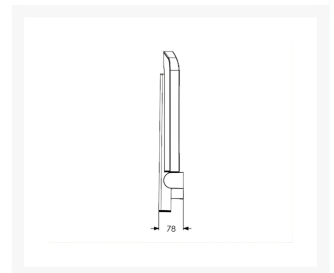

Independent 4 Life

AKW Onyx Fold-up Shower Seat Black

£470.40 Inc. VAT

Product Code: 02801BK-LS

Product Images

Description

AKW onyx series fold-up shower seat with a single fold down leg. Ergonomic shaped seat design to maximise user comfort. Drainage slot ensures seat dries properly after use. Able to be folded up, saving space and creating a multi-user environment, easily accessible for all users with a soft-close function.

Can be folded away and stored against the wall when not in use.

This AKW shower seat has a maximum load capacity of 31 stone / 200kg, wall mounted and is designed for easy cleaning.

Key benefits:

- Rust proof aluminium ensures durability for long-term use
- Black rubber tip prevents damage to the shower area
- Soft opening seat mechanism easy to operate with minimal effort
- Water draining slot ensures seat dries after use
- Folds compactly against the wall when not in use

Technical details:

- Maximum load capacity (stone / kg): 31 / 200
- Projection when folded (mm): 78
- Projection of seat from wall (unfolded) (mm): 450
- Width of seat (mm): 463
- Height of seat (mm): 470
- Materials: ABS Seat, aluminium leg, elastomer leg pad, stainless steel components, nylon components, die-cast zinc alloy brackets and pivot
- Feet: Black rubber tip

Additional Information

Manufacturer	AKW / Contour
Shower Seat Maximum Load	31 Stone / 200kg
Operation	Manual Folding
Configuration	Seat Only
Seat Width (mm)	400 - 499
Height Adjustment (mm)	0 (Fixed)
Folding Seat	Yes
Padded	No