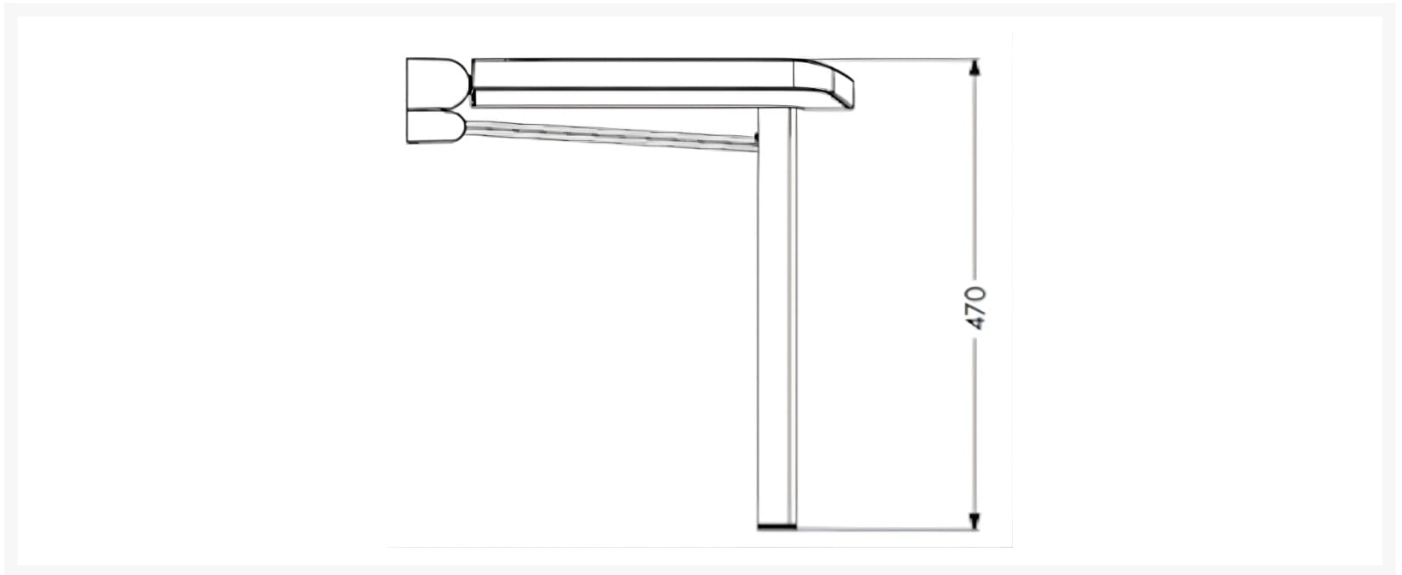

Independent 4 Life

AKW Onyx Fold-up Shower Seat Black

£470.40 Inc. VAT

Product Code: 02801BK-LS

Product Images

Description

AKW onyx series fold-up shower seat with a single fold down leg. Ergonomic shaped seat design to maximise user comfort. Drainage slot ensures seat dries properly after use. Able to be folded up, saving space and creating a multi-user environment, easily accessible for all users with a soft-close function.

Can be folded away and stored against the wall when not in use.

This AKW shower seat has a maximum load capacity of 31 stone / 200kg, wall mounted and is designed for easy cleaning.

Key benefits:

- Rust proof aluminium ensures durability for long-term use
- Black rubber tip prevents damage to the shower area
- Soft opening seat mechanism easy to operate with minimal effort
- Water draining slot ensures seat dries after use
- Folds compactly against the wall when not in use

Technical details:

- Maximum load capacity (stone / kg): 31 / 200
- Projection when folded (mm): 78
- Projection of seat from wall (unfolded) (mm): 450
- Width of seat (mm): 463
- Height of seat (mm): 470
- Materials: ABS Seat, aluminium leg, elastomer leg pad, stainless steel components, nylon components, die-cast zinc alloy brackets and pivot
- Feet: Black rubber tip

Additional Information

Manufacturer	AKW / Contour
Shower Seat Maximum Load	31 Stone / 200kg
Operation	Manual Folding
Configuration	Seat Only
Seat Width (mm)	400 - 499
Height Adjustment (mm)	0 (Fixed)
Folding Seat	Yes
Padded	No