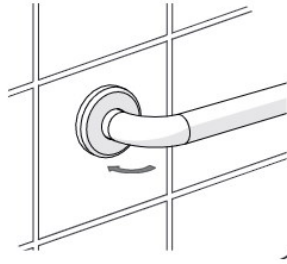

Independent 4 Life

AKW - Grab Rail SS Epoxy Coated 300mm - White

£20.33 Inc. VAT

Product Code: 01240WH

Product Images

Description

This AKW grab rail SS epoxy coated 300mm white. Constructed from stainless steel with 3 fixing points to provide the most strength and stability possible.

Key benefits:

- 3 fixing points for additional strength
- Rustproof stainless steel
- Can be used in wet and damp areas
- Doc M compliant
- Matching AKW grabrails and accessories also available

Technical details:

- Overall length including cover plates (mm): 381
- Centre to centre length (mm): 300
- Rail diameter (mm): 32
- Free space between wall and rail (mm): 56
- Overall projection from the wall (mm): 88
- Concealed cover plate diameter (mm): 81

Warranty:

- 1 year manufacturer warranty

Please note:

- Fixings are not included and the installer should select the correct fixing based on wall type

Additional Information

Manufacturer	AKW / Contour
Length (mm)	300
Colour	White (RAL 9016)
Surface Finish	Epoxy Resin Coating
Type	Straight Grab Rail
Material	Stainless Steel - Grade 304
Mounting	Wall
Fixings	Concealed
Adjustable	Fixed Height (No Adjustment)