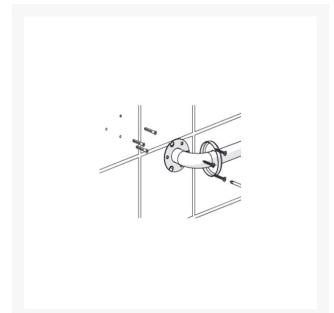

Independent 4 Life

AKW - Grab Rail SS Epoxy Coated 300mm - White

£20.33 Inc. VAT

Product Code: 01240WH

Product Images

Description

This AKW grab rail SS epoxy coated 300mm white. Constructed from stainless steel with 3 fixing points to provide the most strength and stability possible.

Key benefits:

- 3 fixing points for additional strength
- Rustproof stainless steel
- Can be used in wet and damp areas
- Doc M compliant
- Matching AKW grabrails and accessories also available

Technical details:

- Overall length including cover plates (mm): 381
- Centre to centre length (mm): 300
- Rail diameter (mm): 32
- Free space between wall and rail (mm): 56
- Overall projection from the wall (mm): 88
- Concealed cover plate diameter (mm): 81

Warranty:

- 1 year manufacturer warranty

Please note:

- Fixings are not included and the installer should select the correct fixing based on wall type

Additional Information

Manufacturer	AKW / Contour
Length (mm)	300
Colour	White (RAL 9016)
Surface Finish	Epoxy Resin Coating
Type	Straight Grab Rail
Material	Stainless Steel - Grade 304
Mounting	Wall
Fixings	Concealed
Adjustable	Fixed Height (No Adjustment)