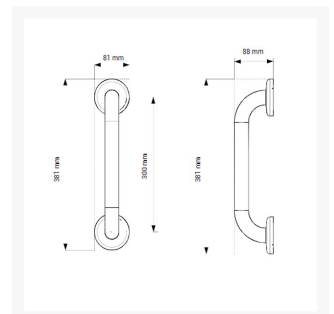

Independent 4 Life

AKW - Grab Rail SS Epoxy Coated 300mm - White

£20.33 Inc. VAT

Product Code: 01240WH

Product Images

Description

This AKW grab rail SS epoxy coated 300mm white. Constructed from stainless steel with 3 fixing points to provide the most strength and stability possible.

Key benefits:

- 3 fixing points for additional strength
- Rustproof stainless steel
- Can be used in wet and damp areas
- Doc M compliant
- Matching AKW grabrails and accessories also available

Technical details:

- Overall length including cover plates (mm): 381
- Centre to centre length (mm): 300
- Rail diameter (mm): 32
- Free space between wall and rail (mm): 56
- Overall projection from the wall (mm): 88
- Concealed cover plate diameter (mm): 81

Warranty:

- 1 year manufacturer warranty

Please note:

- Fixings are not included and the installer should select the correct fixing based on wall type

Additional Information

Manufacturer	AKW / Contour
Length (mm)	300
Colour	White (RAL 9016)
Surface Finish	Epoxy Resin Coating
Type	Straight Grab Rail
Material	Stainless Steel - Grade 304
Mounting	Wall
Fixings	Concealed
Adjustable	Fixed Height (No Adjustment)