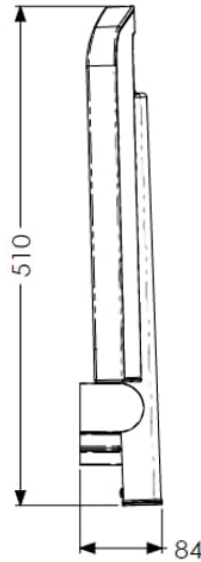

Independent 4 Life

AKW Onyx Fold-up Shower Seat White

£529.19 Inc. VAT

Product Code: 02801WH-LS

Product Images

Description

AKW onyx series fold-up shower seat with a single fold down leg. Ergonomic shaped seat design to maximise user comfort. Drainage slot ensures seat dries properly after use. Able to be folded up, saving space and create a multi-user environment, easily accessible for all users with a soft-close function.

Can be folded away and stored against the wall when not in use.

This AKW shower seat has a maximum load capacity of 200kg / 31 Stone, wall mounted and is designed for easy cleaning.

Key benefits:

- Rust proof aluminium ensures durability for long-term use
- Black rubber tip prevents damage to the shower area
- Soft opening seat mechanism easy to operate with minimal effort
- Water draining slot ensures seat dries after use
- Folds compactly against the wall when not in use

Technical details:

- Maximum load capacity (kg / Stone): 200 / 31
- Projection when folded (mm): 84
- Projection of seat from wall (unfolded) (mm): 450
- Width of seat (mm): 463
- Height of seat (mm): 470
- Materials: ABS Seat, aluminium leg, elastomer leg pad, stainless steel components, nylon components and die-cast zinc alloy brackets and pivot
- Feet: Black rubber tip

Additional Information

Manufacturer	AKW / Contour
Operation	Manual Folding
Configuration	Seat Only
Seat Width (mm)	400 - 499
Height Adjustment (mm)	0 (Fixed)
Folding Seat	Yes
Padded	No