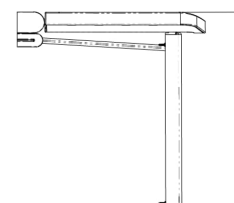

Independent 4 Life

AKW Onyx Fold-up Shower Seat White

£529.19 Inc. VAT

Product Code: 02801WH-LS

Product Images

Description

AKW onyx series fold-up shower seat with a single fold down leg. Ergonomic shaped seat design to maximise user comfort. Drainage slot ensures seat dries properly after use. Able to be folded up, saving space and create a multi-user environment, easily accessible for all users with a soft-close function.

Can be folded away and stored against the wall when not in use.

This AKW shower seat has a maximum load capacity of 200kg / 31 Stone, wall mounted and is designed for easy cleaning.

Key benefits:

- Rust proof aluminium ensures durability for long-term use
- Black rubber tip prevents damage to the shower area
- Soft opening seat mechanism easy to operate with minimal effort
- Water draining slot ensures seat dries after use
- Folds compactly against the wall when not in use

Technical details:

- Maximum load capacity (kg / Stone): 200 / 31
- Projection when folded (mm): 84
- Projection of seat from wall (unfolded) (mm): 450
- Width of seat (mm): 463
- Height of seat (mm): 470
- Materials: ABS Seat, aluminium leg, elastomer leg pad, stainless steel components, nylon components and die-cast zinc alloy brackets and pivot
- Feet: Black rubber tip