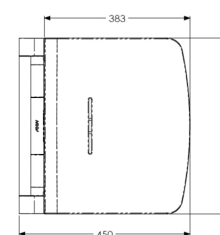

Independent 4 Life

AKW Onyx Fold-up Shower Seat White

£529.19 Inc. VAT

Product Code: 02801WH-LS

Product Images

Description

AKW onyx series fold-up shower seat with a single fold down leg. Ergonomic shaped seat design to maximise user comfort. Drainage slot ensures seat dries properly after use. Able to be folded up, saving space and create a multi-user environment, easily accessible for all users with a soft-close function.

Technical details:

- Maximum load capacity (kg / Stone): 200 / 31
- Projection when folded (mm): 84
- Projection of seat from wall (unfolded) (mm): 450
- Width of seat (mm): 463
- Height of seat (mm): 470
- Materials: ABS Seat, aluminium leg, elastomer leg pad, stainless steel components, nylon components and die-cast zinc alloy brackets and pivot
- Feet: Black rubber tip

Additional Information

Manufacturer	AKW / Contour
Operation	Manual Folding
Configuration	Seat Only
Seat Width (mm)	400 - 499
Height Adjustment (mm)	0 (Fixed)
Folding Seat	Yes
Padded	No