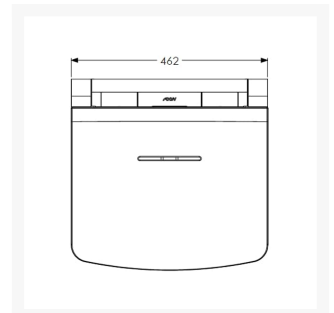

Independent 4 Life

AKW Onyx Black Seat w/ Adjustable Leg

£490.15 Inc. VAT

Product Code: 02810BK-LS

Product Images

Description

AKW onyx series fold-up shower seat with adjustable leg. Black. Ergonomic shaped seat design to maximise user comfort. Drainage slot ensures seat dries properly after use. Able to be folded up, saving space and creating a multi-user environment, Easily accessible for all users with a soft-close function.

Upon installation seat height is adjustable prior to installation between 421- 600mm.

Can be folded away and stored against the wall when not in use.

This AKW shower seat has a maximum load capacity of 200kg / 31 Stone, wall mounted and is designed for easy cleaning.

Technical details:

- Maximum load capacity (kg / Stone): 200 / 31
- Projection when folded (mm): 84
- Projection of seat from wall (unfolded) (mm): 450
- Width of seat (mm): 462
- Height of seat (mm): 470
- Adjustable leg height (mm): 421 - 600