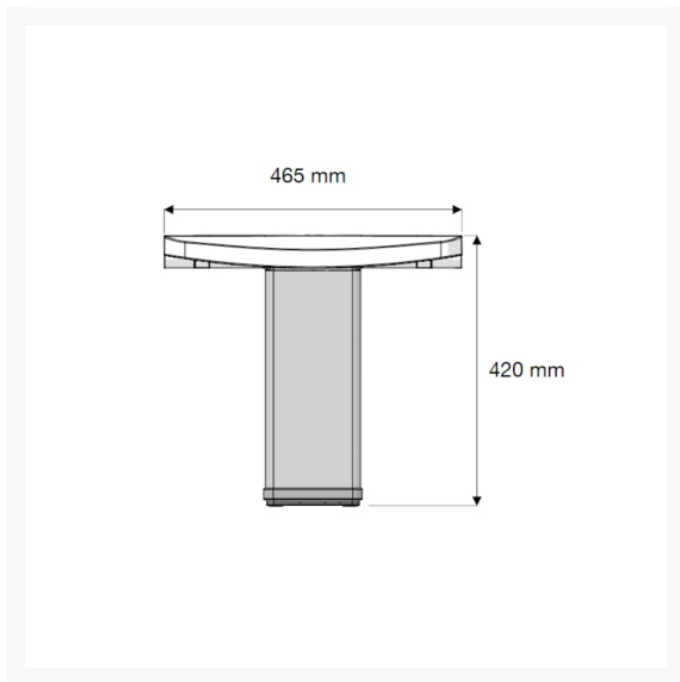

Independent 4 Life

AKW Onyx Black Seat w/ Adjustable Leg

£490.15 Inc. VAT

Product Code: 02810BK-LS

Product Images

Description

AKW onyx series fold-up shower seat with adjustable leg. Black. Ergonomic shaped seat design to maximise user comfort. Drainage slot ensures seat dries properly after use. Able to be folded up, saving space and creating a multi-user environment, Easily accessible for all users with a soft-close function.

Upon installation seat height is adjustable prior to installation between 421- 600mm.

Can be folded away and stored against the wall when not in use.

This AKW shower seat has a maximum load capacity of 200kg / 31 Stone, wall mounted and is designed for easy cleaning.

Key benefits:

- Adjustable leg offers a flexible height range
- Drainage slot ensures seat dries properly after use
- Shaped seat design for user comfort
- Safe and easy to use soft-closing function
- Folds compactly against the wall when not in use
- Easy to install and maintain
- Stylish design

Technical details:

- Maximum load capacity (kg / Stone): 200 / 31
- Projection when folded (mm): 84
- Projection of seat from wall (unfolded) (mm): 450
- Width of seat (mm): 462
- Height of seat (mm): 470
- Adjustable leg height (mm): 421 - 600