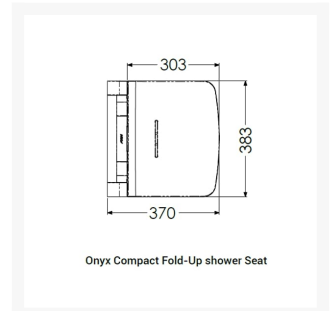

Independent 4 Life

AKW Onyx Compact Fold-up Shower Seat White

£339.80 Inc. VAT

Product Code: 02802WH-LS

Product Images

Description

AKW onyx series compact fold-up shower seat with single fold down leg. White. Made from strong, durable materials to ensure the seat can be utilised by a wide variety of users with an ergonomic shaped seat design providing user comfort. Drainage slot ensures seat dries properly after use. Able to be folded up, saving space and creating a multi-user environment, beneficial for small enclosures due to its compact size. Easily accessible for all users with a soft-close function.

Can be folded away and stored against the wall when not in use.

This AKW shower seat has a maximum load capacity of 200kg / 31 Stone, wall mounted and is designed for easy to maintenance and installation.

Technical details:

- Maximum load capacity (kg / Stone): 200 / 31
- Projection when folded (mm): 86
- Projection of seat from wall (unfolded) (mm): 370
- Width of seat (mm): 383
- Height of seat (mm): 480
- 8 fixing points
- Materials: ABS seat, Aluminium leg, die-cast zinc brackets and pivot, stainless steel components and