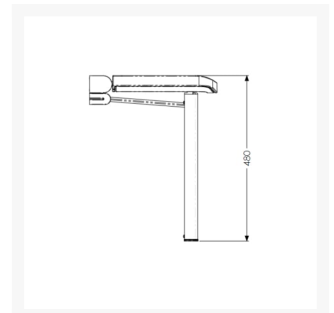

Independent 4 Life

AKW Onyx Compact Fold-up Shower Seat White

£339.80 Inc. VAT

Product Code: 02802WH-LS

Product Images

Description

AKW onyx series compact fold-up shower seat with single fold down leg. White. Made from strong, durable materials to ensure the seat can be utilised by a wide variety of users with an ergonomic shaped seat design providing user comfort. Drainage slot ensures seat dries properly after use. Able to be folded up, saving space and creating a multi-user environment, beneficial for small enclosures due to its compact size. Easily accessible for all users with a soft-close function.

Can be folded away and stored against the wall when not in use.

This AKW shower seat has a maximum load capacity of 200kg / 31 Stone, wall mounted and is designed for easy to maintenance and installation.

Key benefits:

- Made from rust proof aluminium
- Water draining slot ensures seat dries properly after use
- Safe and easy to use soft-closing function
- Compact in size for small enclosures
- Folds compactly against the wall when not in use
- Easy to install and maintain
- Stylish design

Technical details:

- Maximum load capacity (kg / Stone): 200 / 31
- Projection when folded (mm): 86
- Projection of seat from wall (unfolded) (mm): 370
- Width of seat (mm): 383
- Height of seat (mm): 480
- 8 fixing points
- Materials: ABS seat, Aluminium leg, die-cast zinc brackets and pivot, stainless steel components and