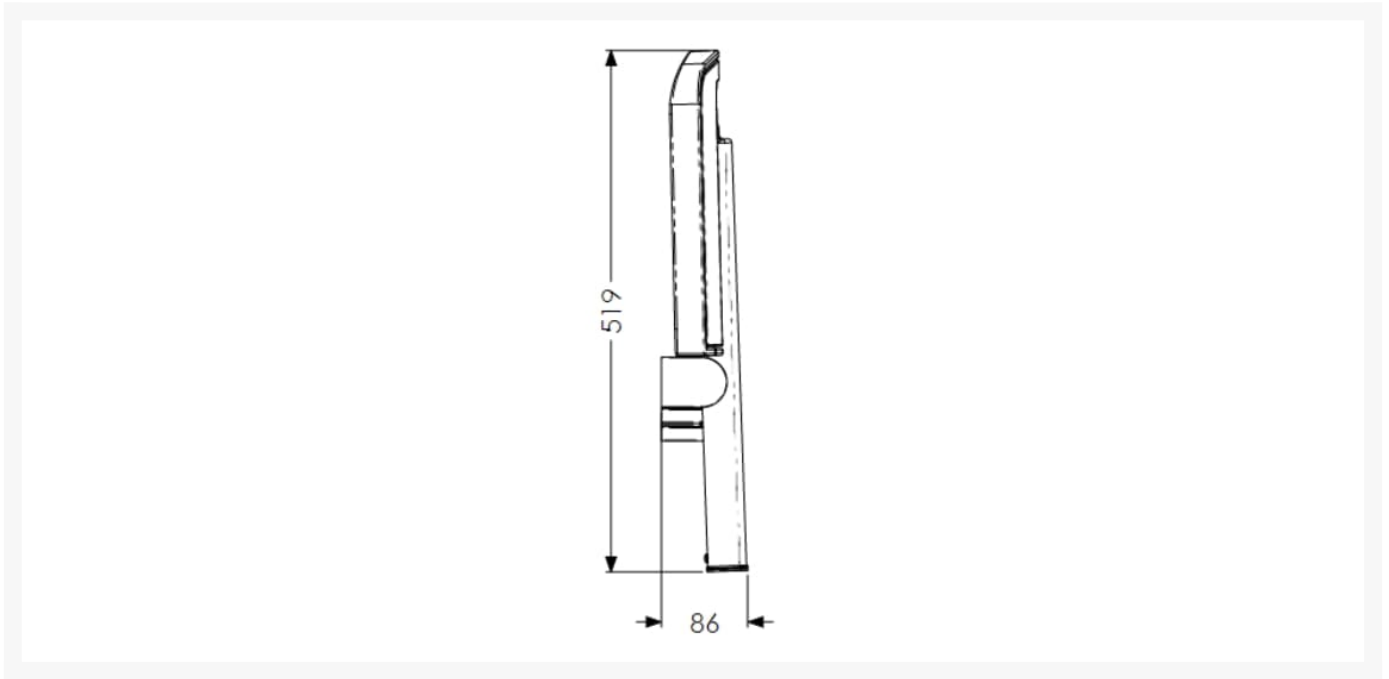

Independent 4 Life

AKW Onyx Compact Fold-up Shower Seat White

£339.80 Inc. VAT

Product Code: 02802WH-LS

Product Images

Description

AKW onyx series compact fold-up shower seat with single fold down leg. White. Made from strong, durable materials to ensure the seat can be utilised by a wide variety of users with an ergonomic shaped seat design providing user comfort. Drainage slot ensures seat dries properly after use. Able to be folded up, saving space and creating a multi-user environment, beneficial for small enclosures due to its compact size. Easily accessible for all users with a soft-close function.

Can be folded away and stored against the wall when not in use.

This AKW shower seat has a maximum load capacity of 200kg / 31 Stone, wall mounted and is designed for easy to maintenance and installation.

Technical details:

- Maximum load capacity (kg / Stone): 200 / 31
- Projection when folded (mm): 86
- Projection of seat from wall (unfolded) (mm): 370
- Width of seat (mm): 383
- Height of seat (mm): 480
- 8 fixing points
- Materials: ABS seat, Aluminium leg, die-cast zinc brackets and pivot, stainless steel components and