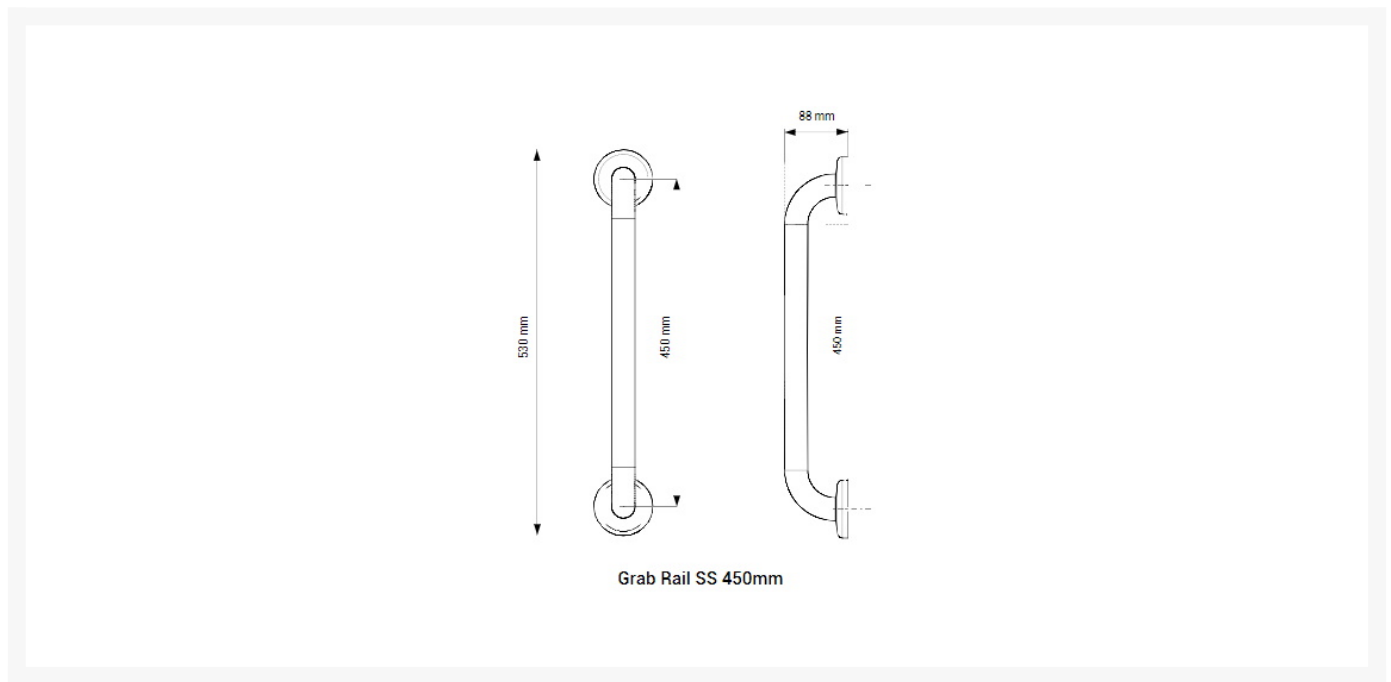

## Description

---

This AKW grab rail SS epoxy coated 450mm dark blue. Constructed from stainless steel with 3 fixing points to provide the most strength and stability possible.

### Technical details:

- Overall length including cover plates (mm): 530
- Centre to centre length (mm): 450
- Rail diameter (mm): 32
- Free space between wall and rail (mm): 56
- Overall projection from the wall (mm): 88
- Concealed cover plate diameter (mm): 81

## Additional Information

---

Manufacturer	AKW / Contour
Length (mm)	450
Colour	Dark Blue (RAL 5011)
Surface Finish	Epoxy Resin Coating
Type	Straight Grab Rail
Material	Stainless Steel - Grade 304
Mounting	Wall
Fixings	Concealed
Adjustable	Fixed Height (No Adjustment)