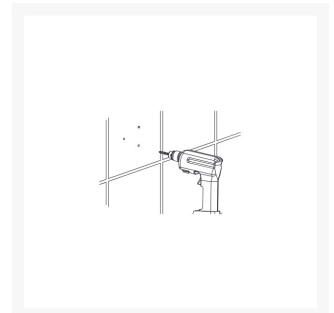

Independent 4 Life

AKW - Grab Rail SS Epoxy Coated 450mm - White

£24.16 Inc. VAT

Product Code: 01241WH

Product Images

Grab Rail SS 450mm

Description

This AKW grab rail SS epoxy coated 450mm white. Constructed from stainless steel with 3 fixing points to provide the most strength and stability possible.

Key benefits:

- 3 fixing points for additional strength
- Rustproof stainless steel
- Can be used in wet and damp areas
- Doc M compliant
- Matching AKW grabrails and accessories also available

Technical details:

- Overall length including cover plates (mm): 530
- Centre to centre length (mm): 450
- Rail diameter (mm): 32
- Free space between wall and rail (mm): 56
- Overall projection from the wall (mm): 88
- Concealed cover plate diameter (mm): 81
- Maximum load of 150kg / 23.5 Stone this refers to grabrail only

Warranty:

- 1 year manufacturer warranty

Please note:

- Fixings are not included and the installer should select the correct fixing based on wall type

Additional Information

Manufacturer	AKW / Contour
Length (mm)	450
Colour	White (RAL 9016)
Surface Finish	Epoxy Resin Coating
Type	Straight Grab Rail
Material	Stainless Steel
Mounting	Wall
Fixings	Concealed
Adjustable	Fixed Height (No Adjustment)