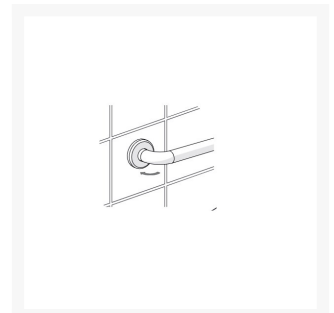

Independent 4 Life

AKW - Grab Rail SS Epoxy Coated 450mm - White

£24.16 Inc. VAT

Product Code: 01241WH

Product Images

Grab Rail SS 450mm

Description

This AKW grab rail SS epoxy coated 450mm white. Constructed from stainless steel with 3 fixing points to provide the most strength and stability possible.

Key benefits:

- 3 fixing points for additional strength
- Rustproof stainless steel
- Can be used in wet and damp areas
- Doc M compliant
- Matching AKW grabrails and accessories also available

Technical details:

- Overall length including cover plates (mm): 530
- Centre to centre length (mm): 450
- Rail diameter (mm): 32
- Free space between wall and rail (mm): 56
- Overall projection from the wall (mm): 88
- Concealed cover plate diameter (mm): 81
- Maximum load of 150kg / 23.5 Stone this refers to grabrail only

Warranty:

- 1 year manufacturer warranty

Please note:

- Fixings are not included and the installer should select the correct fixing based on wall type

Additional Information

Manufacturer	AKW / Contour
Length (mm)	450
Colour	White (RAL 9016)
Surface Finish	Epoxy Resin Coating
Type	Straight Grab Rail
Material	Stainless Steel
Mounting	Wall
Fixings	Concealed
Adjustable	Fixed Height (No Adjustment)