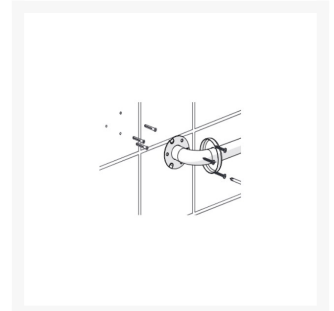

Independent 4 Life

AKW - Grab Rail SS Epoxy Coated 450mm - White

£24.16 Inc. VAT

Product Code: 01241WH

Product Images

Grab Rail SS 450mm

Description

This AKW grab rail SS epoxy coated 450mm white. Constructed from stainless steel with 3 fixing points to provide the most strength and stability possible.

Key benefits:

- 3 fixing points for additional strength
- Rustproof stainless steel
- Can be used in wet and damp areas
- Doc M compliant
- Matching AKW grabrails and accessories also available

Technical details:

- Overall length including cover plates (mm): 530
- Centre to centre length (mm): 450
- Rail diameter (mm): 32
- Free space between wall and rail (mm): 56
- Overall projection from the wall (mm): 88
- Concealed cover plate diameter (mm): 81
- Maximum load of 150kg / 23.5 Stone this refers to grabrail only

Warranty:

- 1 year manufacturer warranty

Please note:

- Fixings are not included and the installer should select the correct fixing based on wall type

Additional Information

Manufacturer	AKW / Contour
Length (mm)	450
Colour	White (RAL 9016)
Surface Finish	Epoxy Resin Coating
Type	Straight Grab Rail
Material	Stainless Steel
Mounting	Wall
Fixings	Concealed
Adjustable	Fixed Height (No Adjustment)