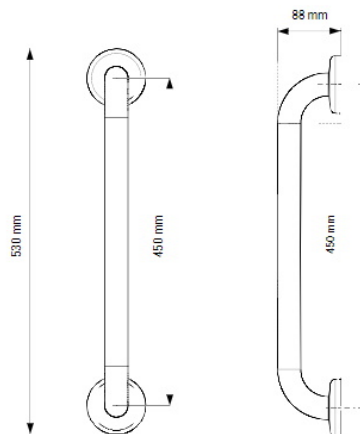

Independent 4 Life

AKW - Grab Rail SS Epoxy Coated 450mm - White

£24.16 Inc. VAT

Product Code: 01241WH

Product Images

Grab Rail SS 450mm

Description

This AKW grab rail SS epoxy coated 450mm white. Constructed from stainless steel with 3 fixing points to provide the most strength and stability possible.

- Overall length including cover plates (mm): 530
- Centre to centre length (mm): 450
- Rail diameter (mm): 32
- Free space between wall and rail (mm): 56
- Overall projection from the wall (mm): 88
- Concealed cover plate diameter (mm): 81
- Maximum load of 150kg / 23.5 Stone this refers to grabrail only

Warranty:

- 1 year manufacturer warranty

Please note:

- Fixings are not included and the installer should select the correct fixing based on wall type

Additional Information

Manufacturer	AKW / Contour
Length (mm)	450
Colour	White (RAL 9016)
Surface Finish	Epoxy Resin Coating
Type	Straight Grab Rail
Material	Stainless Steel
Mounting	Wall
Fixings	Concealed
Adjustable	Fixed Height (No Adjustment)