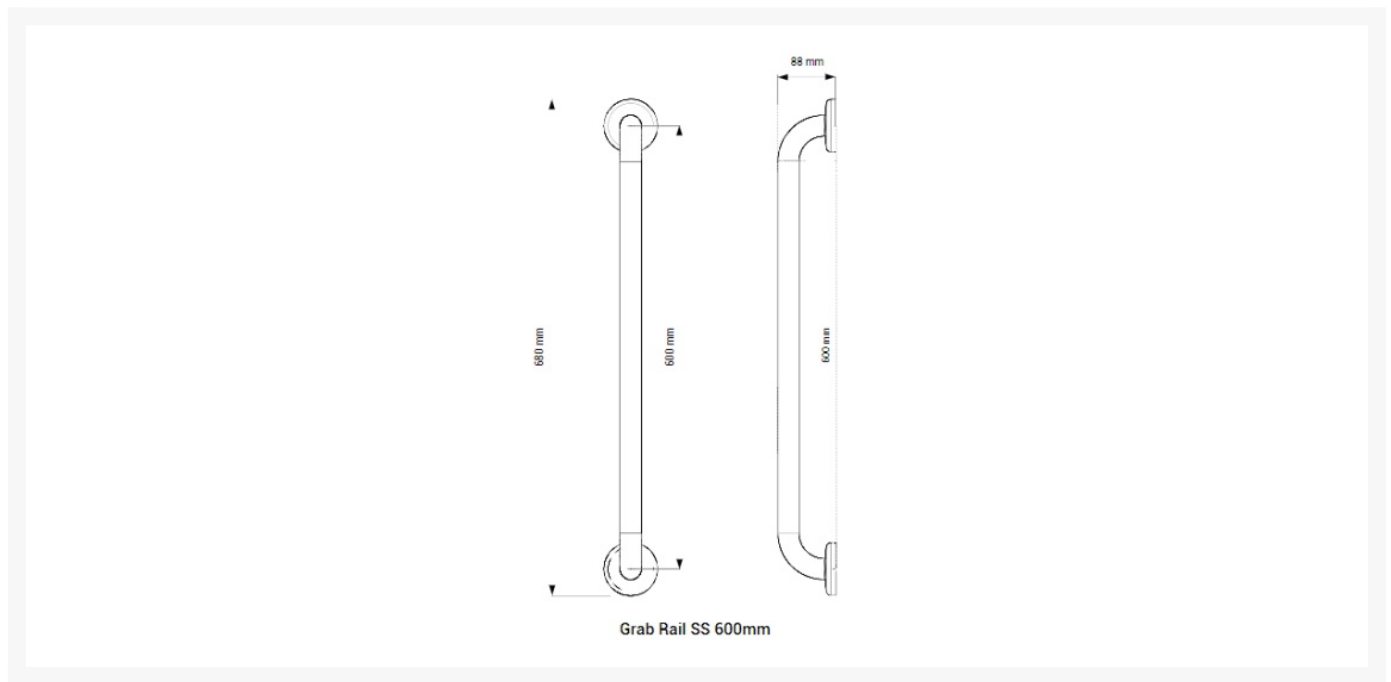

Independent 4 Life

AKW - Grab Rail SS Epoxy Coated 600mm - Dark Blue

£28.46 Inc. VAT

Product Code: 01242DB

Product Images

Description

This AKW grab rail SS epoxy coated 600mm dark blue. Constructed from stainless steel with 3 fixing points to provide the most strength and stability possible.

Key benefits:

- 3 fixing points for additional strength
- Rustproof stainless steel
- Can be used in wet and damp areas
- Doc M compliant
- Matching AKW grabrails and accessories also available

Technical details:

- Overall length including cover plates (mm): 680
- Centre to centre length (mm): 600
- Rail diameter (mm): 32
- Free space between wall and rail (mm): 56
- Overall projection from the wall (mm): 88
- Concealed cover plate diameter (mm): 81
- Maximum load of 150kg / 23.5 Stone this refers to grabrail only

Warranty:

- 1 year manufacturer warranty

Please note:

- Fixings are not included and the installer should select the correct fixing based on wall type

Additional Information

Manufacturer	AKW / Contour
Length (mm)	600
Colour	Dark Blue (RAL 5011)
Surface Finish	Epoxy Resin Coating
Type	Straight Grab Rail
Material	Stainless Steel - Grade 304
Mounting	Wall
Fixings	Concealed
Adjustable	Fixed Height (No Adjustment)