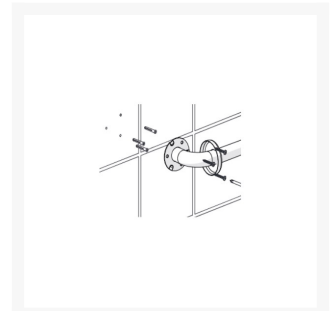

Independent 4 Life

AKW - Grab Rail SS Epoxy Coated 600mm - Mid Grey

£28.46 Inc. VAT

Product Code: 01242MG

Product Images

Description

This AKW grab rail SS epoxy coated 600mm mid grey. Constructed from stainless steel with 3 fixing points to provide the most strength and stability possible.

Key benefits:

- 3 fixing points for additional strength
- Rustproof stainless steel
- Can be used in wet and damp areas
- Doc M compliant
- Matching AKW grabrails and accessories also available

Technical details:

- Overall length including cover plates (mm): 680
- Centre to centre length (mm): 600
- Rail diameter (mm): 32
- Free space between wall and rail (mm): 56
- Overall projection from the wall (mm): 88
- Concealed cover plate diameter (mm): 81
- Maximum load of 150kg / 23.5 Stone this refers to grabrail only

Warranty:

- 1 year manufacturer warranty

Please note:

- Fixings are not included and the installer should select the correct fixing based on wall type

Additional Information

Manufacturer	AKW / Contour
Length (mm)	600
Colour	Mid Grey (RAL 7005)
Surface Finish	Epoxy Resin Coating
Type	Straight Grab Rail
Material	Stainless Steel - Grade 304
Mounting	Wall
Fixings	Concealed
Adjustable	Fixed Height (No Adjustment)