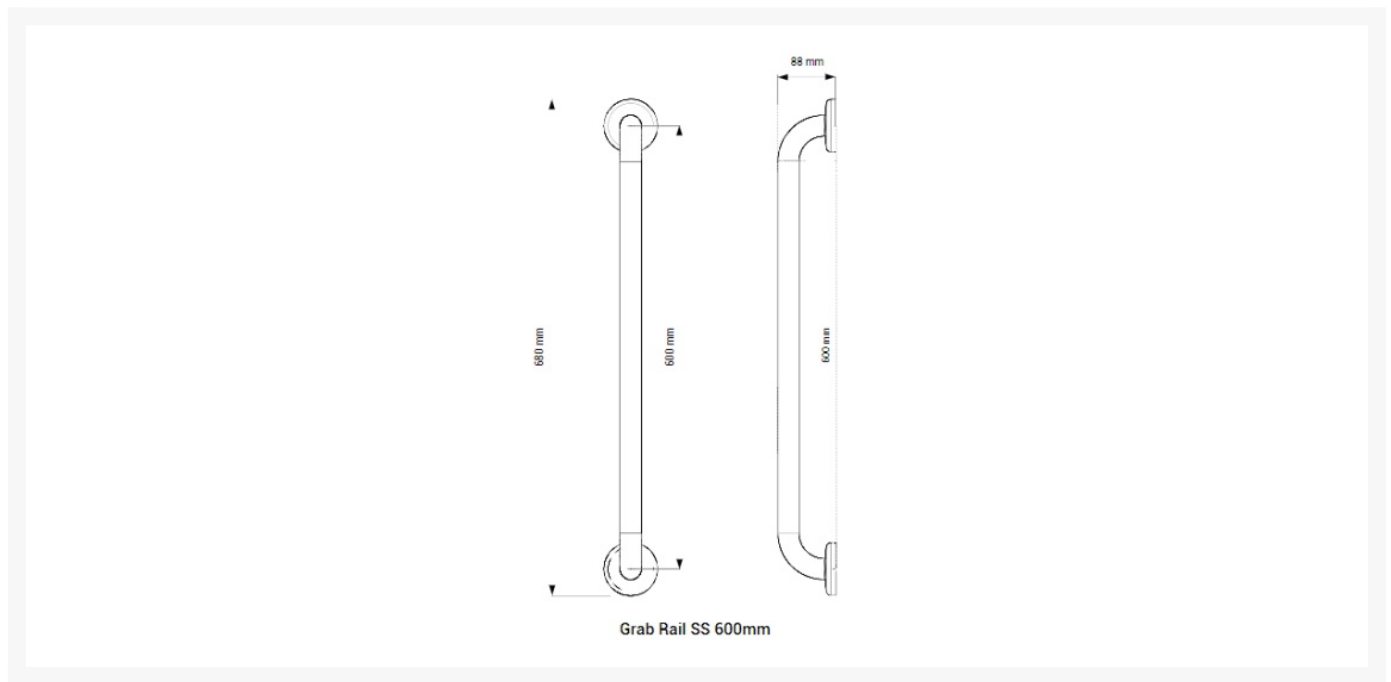

Independent 4 Life

AKW - Grab Rail SS Epoxy Coated 600mm - Mid Grey

£28.46 Inc. VAT

Product Code: 01242MG

Product Images

Description

This AKW grab rail SS epoxy coated 600mm mid grey. Constructed from stainless steel with 3 fixing points to provide the most strength and stability possible.

Key benefits:

- 3 fixing points for additional strength
- Rustproof stainless steel
- Can be used in wet and damp areas
- Doc M compliant
- Matching AKW grabrails and accessories also available

Technical details:

- Overall length including cover plates (mm): 680
- Centre to centre length (mm): 600
- Rail diameter (mm): 32
- Free space between wall and rail (mm): 56
- Overall projection from the wall (mm): 88
- Concealed cover plate diameter (mm): 81
- Maximum load of 150kg / 23.5 Stone this refers to grabrail only

Warranty:

- 1 year manufacturer warranty

Please note:

- Fixings are not included and the installer should select the correct fixing based on wall type

Additional Information

Manufacturer	AKW / Contour
Length (mm)	600
Colour	Mid Grey (RAL 7005)
Surface Finish	Epoxy Resin Coating
Type	Straight Grab Rail
Material	Stainless Steel - Grade 304
Mounting	Wall
Fixings	Concealed
Adjustable	Fixed Height (No Adjustment)