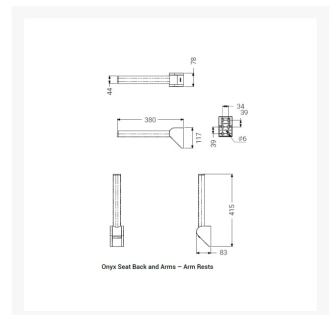

Independent 4 Life

AKW Onyx Shower Seat w/ Back & Arms - White

£728.60 Inc. VAT

Product Code: 02803WH-LS

Product Images