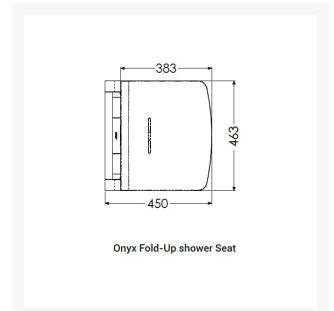

Product Images