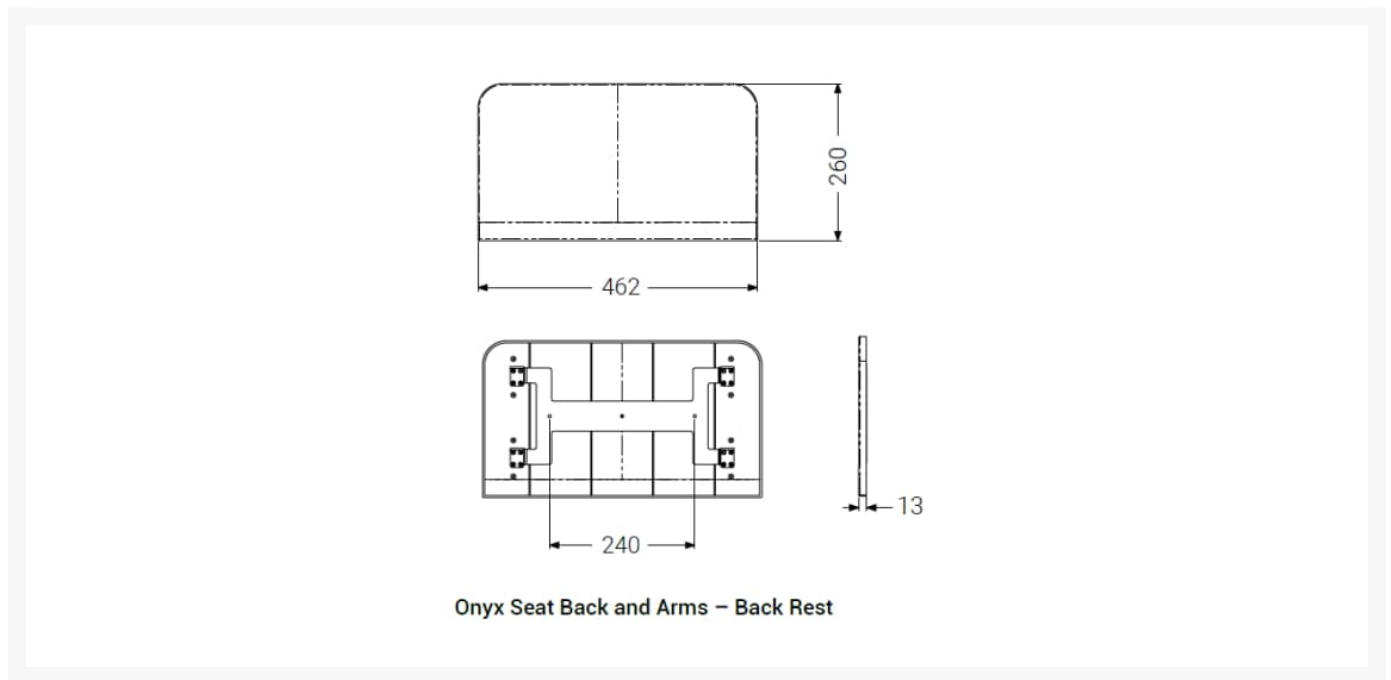

Description

AKW onyx series fold-up shower seat with back and arms, single fold down support leg. A Unique seat design to maximise user comfort and the ability to withstand everyday usage with secure fixings, made from durable construction materials with an ergonomic shaped seat designed for comfort and a minimalist aesthetic. Drainage slot ensures seat dries properly after use. White.

Able to be folded up, saving space and creating a multi-user friendly environment. Easily accessible for all users with a soft-close function.

Armrests offer improved stability when lowering and rising from a shower seat.

This AKW shower seat has a maximum load capacity of 200kg / 31 Stone. Wall mounted. Designed for easy cleaning.

Key benefits:

- Made from rust proof aluminium ensuring durability for long term use
- Easy to clean and maintain
- Stylish design
- Folds compactly against the wall when not in use
- Fold up arms are beneficial in multi-user environments
- Soft opening seat mechanism operates with minimal effort
- Water draining slot allows for easy drying after use

Technical details:

- Maximum load capacity (kg / Stone): 200 / 31
- Armrest weight load (kg / Stone) 80 / 21.5
- Seat Height (mm): 470
- Seat Width (mm): 383
- Projection of seat from wall (unfolded) (mm): 450
- Projection of arm rests when folded (mm): 83