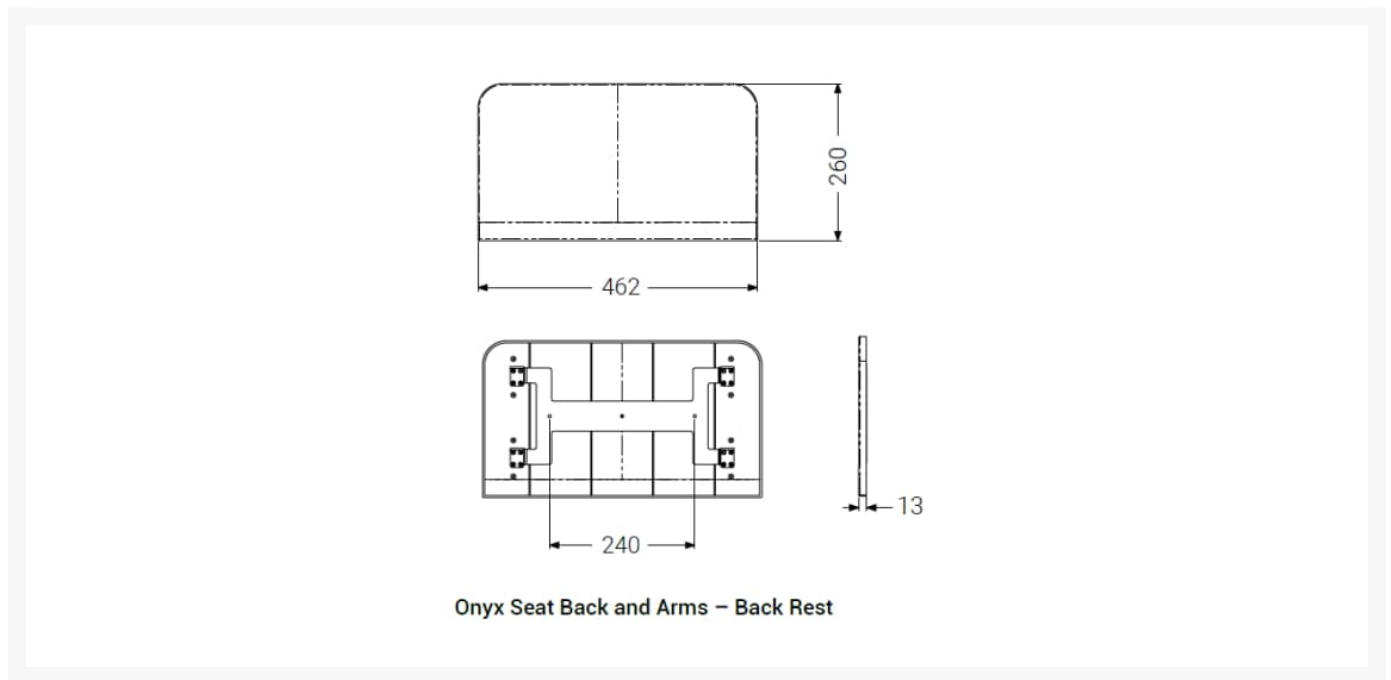

Independent 4 Life

AKW Onyx Shower Seat w/ Back & Arms - Black

£728.60 Inc. VAT

Product Code: 02803BK-LS

Product Images

Onyx Fold-Up shower Seat

Onyx Seat Back and Arms - Arm Rests

Description

AKW onyx series fold-up shower seat with back and arms, single fold down support leg. A Unique seat design to maximise user comfort and the ability to withstand everyday usage with secure fixings, made from durable construction materials with an ergonomic shaped seat designed for comfort and a minimalist aesthetic. Drainage slot ensures seat dries properly after use. Black.

Technical details:

- Maximum load capacity (kg / Stone): 200 / 31
- Armrest weight load (kg / Stone) 80 / 21.5
- Seat Height (mm): 470
- Seat Width (mm): 383
- Projection of seat from wall (unfolded) (mm): 450
- Projection of arm rests when folded (mm): 83

- Projection of arm rests from wall (unfolded) (mm): 380
- Width of armrest (mm): 44
- Height of backrest (mm): 260
- Width of backrest (mm): 462
- Backrest materials: ABS
- Backrest wall mounted bracket Materials: Stainless steel
- Armrest materials: Extruded aluminium, chrome ABS end caps
- Armrest wall mounted bracket materials Die-cast aluminium
- Back rest fixing points: 3
- Arm rest fixing points (each): 6