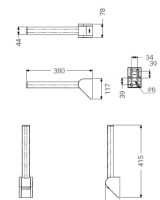

Independent 4 Life

AKW Onyx Shower Seat w/ Back & Arms - Black

£728.60 Inc. VAT

Product Code: 02803BK-LS

Product Images