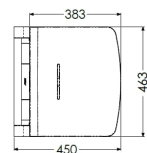

Product Images

Onyx Fold-Up shower Seat