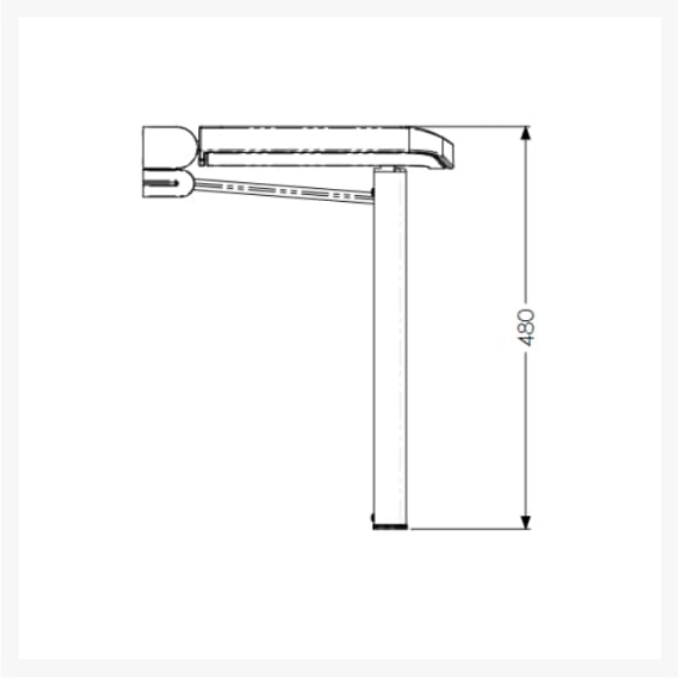

Independent 4 Life

AKW Onyx Compact Shower Seat w/ Back & Arms - White

£647.62 Inc. VAT

Product Code: 02804WH-LS

Product Images

Description

AKW onyx series compact fold-up shower seat with backrest, arms and single fold down leg. White. Made from strong, durable materials to ensure the seat can be utilised by a wide variety of users with an ergonomic shaped seat design providing user comfort. Arm rests offer stability when lowering and rising from a shower seat. Able to be folded up, saving space and creating a multi-user environment, beneficial for small enclosures due to its compact size. Easily accessible for all users with a soft-close function.

Can be folded away and stored against the wall when not in use.

Armrests offer improved stability when lowering and rising from a shower seat.

This AKW shower seat has a maximum load capacity of 200kg / 31 Stone, wall mounted and is designed for easy cleaning, installation and maintenance.

Technical details:

- Maximum load capacity (kg / Stone): 200 / 31
- Projection when folded (mm): 86
- Projection of seat from wall (unfolded) (mm): 370
- Projection of arm rests from wall (unfolded) (mm): 380
- Width of seat (mm): 383
- Height of seat (mm): 480