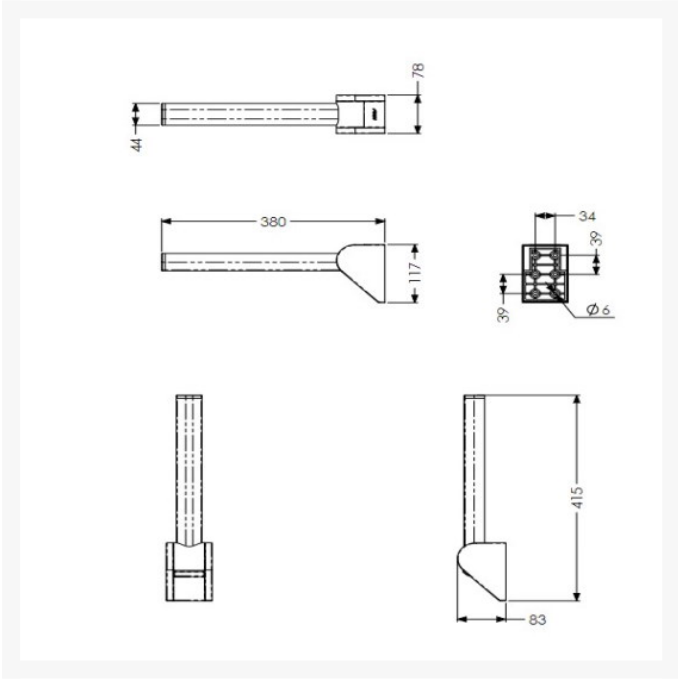

Independent 4 Life

AKW Onyx Compact Shower Seat w/ Back & Arms - White

£647.62 Inc. VAT

Product Code: 02804WH-LS

Product Images

Description

AKW onyx series compact fold-up shower seat with backrest, arms and single fold down leg. White. Made from strong, durable materials to ensure the seat can be utilised by a wide variety of users with an ergonomic shaped seat design providing user comfort. Arm rests offer stability when lowering and rising from a shower seat. Able to be folded up, saving space and creating a multi-user environment, beneficial for small enclosures due to its compact size. Easily accessible for all users with a soft-close function.

Can be folded away and stored against the wall when not in use.

Armrests offer improved stability when lowering and rising from a shower seat.

This AKW shower seat has a maximum load capacity of 200kg / 31 Stone, wall mounted and is designed for easy cleaning, installation and maintenance.

Technical details:

- Maximum load capacity (kg / Stone): 200 / 31
- Projection when folded (mm): 86
- Projection of seat from wall (unfolded) (mm): 370
- Projection of arm rests from wall (unfolded) (mm): 380
- Width of seat (mm): 383
- Height of seat (mm): 480