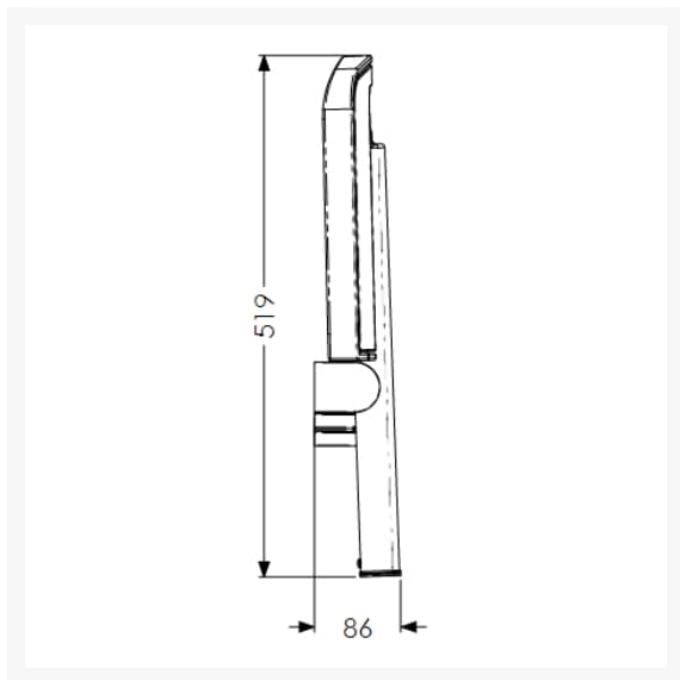

Independent 4 Life

AKW Onyx Compact Shower Seat w/ Back & Arms - White

£647.62 Inc. VAT

Product Code: 02804WH-LS

Product Images

Description

AKW onyx series compact fold-up shower seat with backrest, arms and single fold down leg. White. Made from strong, durable materials to ensure the seat can be utilised by a wide variety of users with an ergonomic shaped seat design providing user comfort. Arm rests offer stability when lowering and rising from a shower seat. Able to be folded up, saving space and creating a multi-user environment, beneficial for small enclosures due to its compact size. Easily accessible for all users with a soft-close function.

Can be folded away and stored against the wall when not in use.

Armrests offer improved stability when lowering and rising from a shower seat.

This AKW shower seat has a maximum load capacity of 200kg / 31 Stone, wall mounted and is designed for easy cleaning, installation and maintenance.

Technical details:

- Maximum load capacity (kg / Stone): 200 / 31
- Projection when folded (mm): 86
- Projection of seat from wall (unfolded) (mm): 370
- Projection of arm rests from wall (unfolded) (mm): 380
- Width of seat (mm): 383
- Height of seat (mm): 480