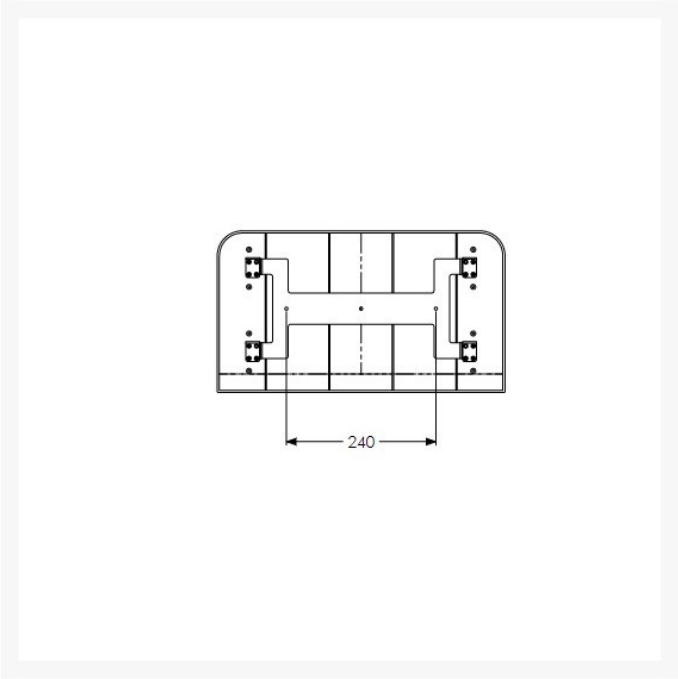

Independent 4 Life

AKW Onyx Compact Shower Seat w/ Back & Arms - White

£647.62 Inc. VAT

Product Code: 02804WH-LS

Product Images

Description

AKW onyx series compact fold-up shower seat with backrest, arms and single fold down leg. White. Made from strong, durable materials to ensure the seat can be utilised by a wide variety of users with an ergonomic shaped seat design providing user comfort. Arm rests offer stability when lowering and rising from a shower seat. Able to be folded up, saving space and creating a multi-user environment, beneficial for small enclosures due to its compact size. Easily accessible for all users with a soft-close function.

Can be folded away and stored against the wall when not in use.

Armrests offer improved stability when lowering and rising from a shower seat.

This AKW shower seat has a maximum load capacity of 200kg / 31 Stone, wall mounted and is designed for easy cleaning, installation and maintenance.

Technical details:

- Maximum load capacity (kg / Stone): 200 / 31
- Projection when folded (mm): 86
- Projection of seat from wall (unfolded) (mm): 370
- Projection of arm rests from wall (unfolded) (mm): 380
- Width of seat (mm): 383
- Height of seat (mm): 480