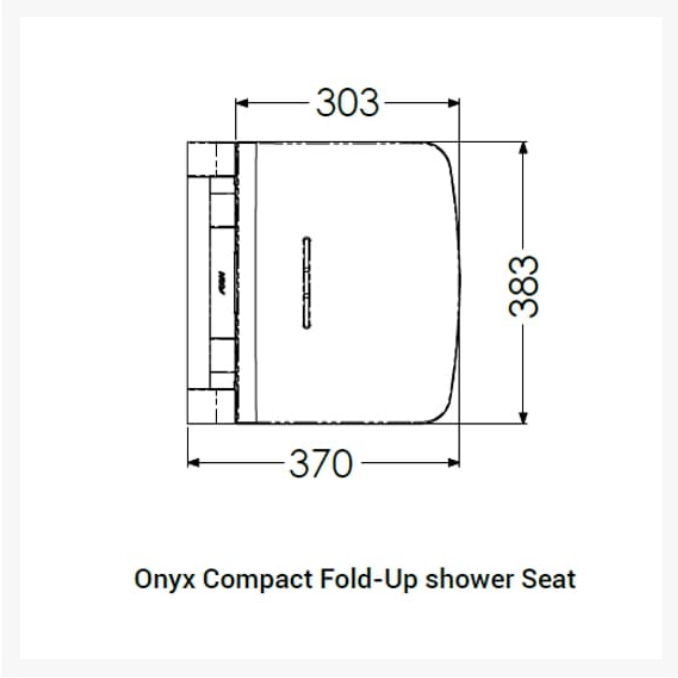

Independent 4 Life

AKW Onyx Compact Shower Seat w/ Back & Arms - White

£647.62 Inc. VAT

Product Code: 02804WH-LS

Product Images

Description

AKW onyx series compact fold-up shower seat with backrest, arms and single fold down leg. White. Made from strong, durable materials to ensure the seat can be utilised by a wide variety of users with an ergonomic shaped seat design providing user comfort. Arm rests offer stability when lowering and rising from a shower seat. Able to be folded up, saving space and creating a multi-user environment, beneficial for small enclosures due to its compact size. Easily accessible for all users with a soft-close function.

Can be folded away and stored against the wall when not in use.

Armrests offer improved stability when lowering and rising from a shower seat.

This AKW shower seat has a maximum load capacity of 200kg / 31 Stone, wall mounted and is designed for easy cleaning, installation and maintenance.

Technical details:

- Maximum load capacity (kg / Stone): 200 / 31
- Projection when folded (mm): 86
- Projection of seat from wall (unfolded) (mm): 370
- Projection of arm rests from wall (unfolded) (mm): 380
- Width of seat (mm): 383
- Height of seat (mm): 480