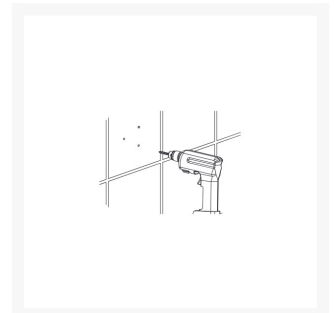

## Description

---

This AKW grab rail SS epoxy coated 600mm white. Constructed from stainless steel with 3 fixing points to provide the most strength and stability possible.