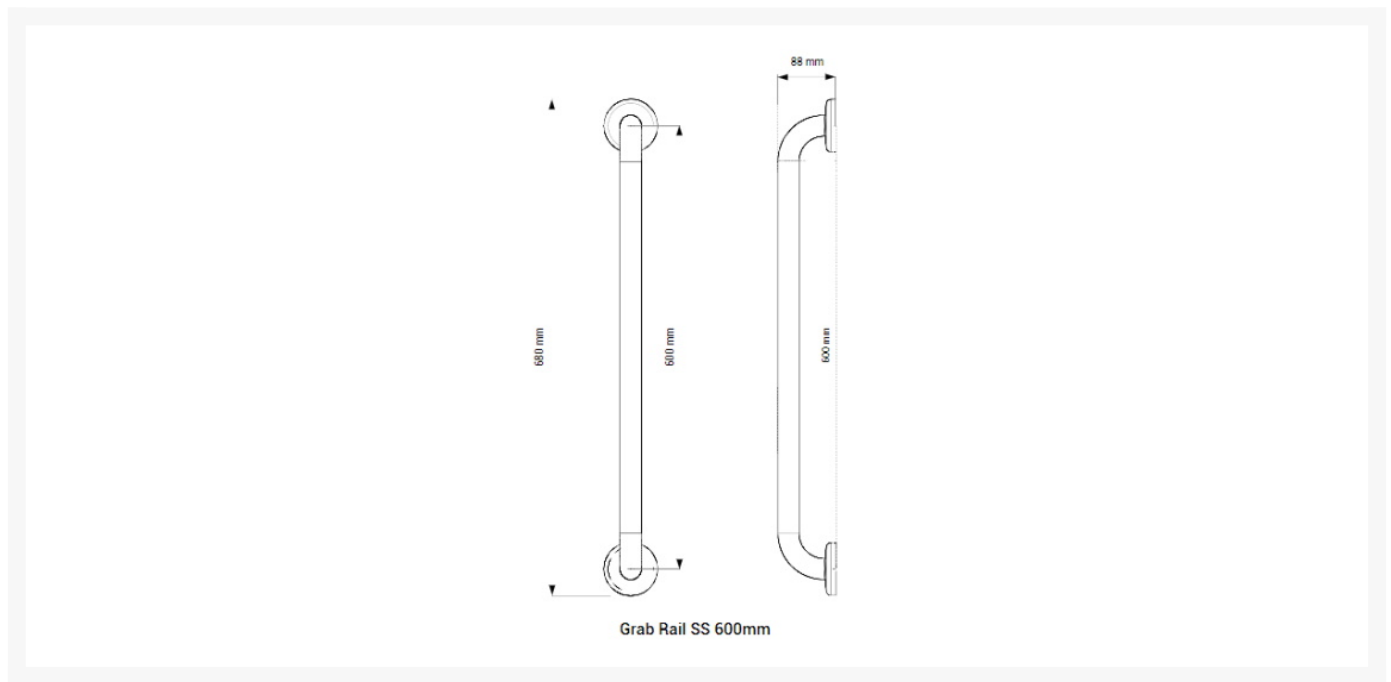

## Description

---

This AKW grab rail SS epoxy coated 600mm white. Constructed from stainless steel with 3 fixing points to provide the most strength and stability possible.

### Technical details:

- Overall length including cover plates (mm): 680
- Centre to centre length (mm): 600
- Rail diameter (mm): 32
- Free space between wall and rail (mm): 56
- Overall projection from the wall (mm): 88
- Concealed cover plate diameter (mm): 81
- Maximum load of 150kg / 23.5 Stone this refers to grabrail only

## Additional Information

---

Manufacturer	AKW / Contour
Length (mm)	600
Colour	White (RAL 9016)
Surface Finish	Epoxy Resin Coating
Type	Straight Grab Rail
Material	Stainless Steel - Grade 304
Mounting	Wall
Fixings	Concealed
Adjustable	Fixed Height (No Adjustment)