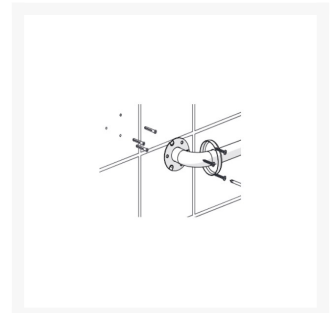

## Description

---

This AKW grab rail SS epoxy coated 600mm white. Constructed from stainless steel with 3 fixing points to provide the most strength and stability possible.

### Technical details:

- Overall length including cover plates (mm): 680
- Centre to centre length (mm): 600
- Rail diameter (mm): 32
- Free space between wall and rail (mm): 56
- Overall projection from the wall (mm): 88
- Concealed cover plate diameter (mm): 81
- Maximum load of 150kg / 23.5 Stone this refers to grabrail only

## Additional Information

---

Manufacturer	AKW / Contour
Length (mm)	600
Colour	White (RAL 9016)
Surface Finish	Epoxy Resin Coating
Type	Straight Grab Rail
Material	Stainless Steel - Grade 304
Mounting	Wall
Fixings	Concealed
Adjustable	Fixed Height (No Adjustment)