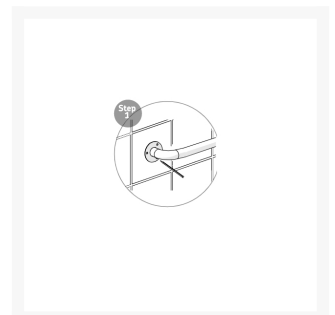

Independent 4 Life

AKW - 1110x300x300 Stand Alone T Shape SS Epoxy Grab Rail - White

£54.28 Inc. VAT

Product Code: 01246WH

Product Images

Description

AKW 1110x300x300 stand alone T Shape grab rail - epoxy coated ss. Constructed from stainless steel to provide additional strength and stability.

Key benefits:

- Strong & corrosion resistant
- 3 fixing point flanges provide strength and stability
- Captive flange covers to improve overall finish
- Doc M compliant
- Matching AKW grabrails and accessories also available

Technical details:

- Length Overall (mm): 1110x300x300
- Rail diameter (mm): 32
- Wall to rail clearance (mm): 56
- Concealed Fixing point

Warranty:

- 1 year manufacturer warranty

Please note:

- Fixings are not included and the installer should select the correct fixing based on wall type

Additional Information

Manufacturer	AKW / Contour
Length (mm)	1110x300x300
Colour	White (RAL 9016)
Surface Finish	Epoxy Resin Coating
Type	T Shaped
Material	Stainless Steel
Mounting	Wall
Fixings	Concealed
Adjustable	Fixed Height (No Adjustment)