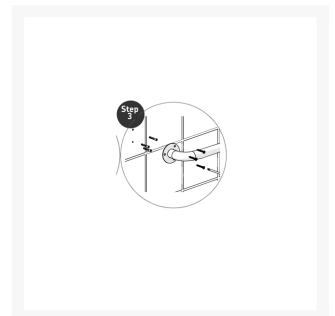

Independent 4 Life

AKW - 1110x300x300 Stand Alone T Shape SS Epoxy Grab Rail - White

£54.28 Inc. VAT

Product Code: 01246WH

Product Images

Description

AKW 1110x300x300 stand alone T Shape grab rail - epoxy coated ss. Constructed from stainless steel to provide additional strength and stability.

Key benefits:

- Strong & corrosion resistant
- 3 fixing point flanges provide strength and stability
- Captive flange covers to improve overall finish
- Doc M compliant
- Matching AKW grabrails and accessories also available

Technical details:

- Length Overall (mm): 1110x300x300
- Rail diameter (mm): 32
- Wall to rail clearance (mm): 56
- Concealed Fixing point

Warranty:

- 1 year manufacturer warranty

Please note:

- Fixings are not included and the installer should select the correct fixing based on wall type

Additional Information

Manufacturer	AKW / Contour
Length (mm)	1110x300x300
Colour	White (RAL 9016)
Surface Finish	Epoxy Resin Coating
Type	T Shaped
Material	Stainless Steel
Mounting	Wall
Fixings	Concealed
Adjustable	Fixed Height (No Adjustment)