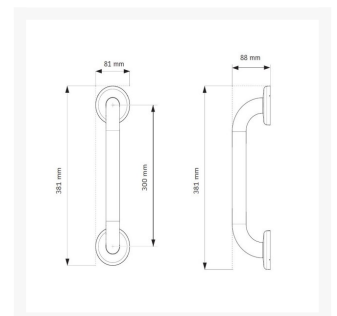

# AKW - 300mm Stainless Steel Grab Rail

£62.92 Inc. VAT

Product Code: LB00127

## Description

This AKW grab rail SS 300mm. Constructed from stainless steel with 3 fixing points provides strength and longevity.

**Technical details:**

- Overall length including cover plates (mm): 381
- Centre to centre length (mm): 300
- Rail diameter (mm): 32
- Free space between wall and rail (mm): 56
- Overall projection from the wall (mm): 88
- Concealed cover plate diameter (mm): 81
- Maximum load of 150kg / 23.5 Stone this refers to grabrail only

## Additional Information

---

Manufacturer	AKW / Contour
Length (mm)	300
Colour	Chrome
Surface Finish	Polished Finish
Type	Straight Grab Rail
Material	Stainless Steel - Grade 304
Mounting	Wall
Fixings	Concealed
Adjustable	Fixed Height (No Adjustment)