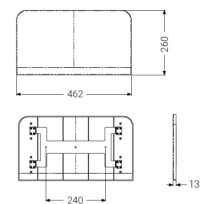

Onyx Seat Back and Arms - Back Rest