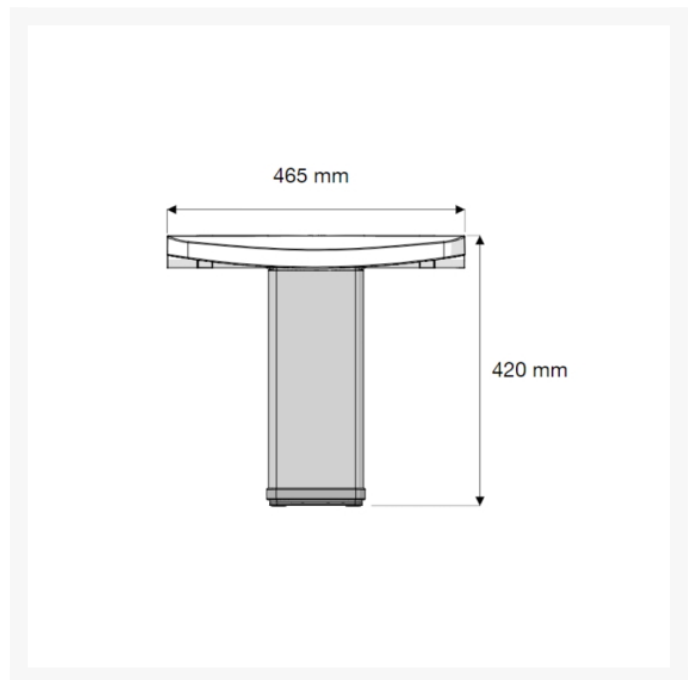

Independent 4 Life

AKW Onyx Shower Seat (ADJ Leg) w/ Back & Arms - Black

£784.07 Inc. VAT

Product Code: 02811BK-LS

Product Images

Onyx Fold-Up shower Seat

Onyx Seat Back and Arms - Back Rest

Description

AKW onyx series fold-up shower seat with back, arms and adjustable leg. Black. Unique seat design to maximise user comfort, back rest prevents users from experiencing cold sensation of tiles or wall panels against their back. Able to be folded up, saving space and create a multi-user environment, beneficial for small enclosures. Easily accessible for all users with a soft-close function. Drainage slot ensures seat dries properly after use.

Upon installation seat height is adjustable prior to installation between 421-600mm.

This AKW shower seat has a maximum load capacity of 200kg / 31 Stone, wall mounted and is designed for easy cleaning.

- Maximum load capacity (kg / Stone): 200 / 31
- Projection when folded (mm): 83
- Projection of seat from wall (unfolded) (mm): 450
- Projection of arm rests from wall (unfolded) (mm): 380
- Width of seat (mm): 463
- Height of seat (mm): 421 - 600
- Backrest materials: ABS
- Backrest wall mounted bracket materials: Stainless steel
- Armrest materials: Extruded aluminium, chrome ABS end caps
- Armrest wall mounted bracket materials: Die-cast aluminium
- Back rest fixing points: 3
- Arm rest fixing points (each): 6