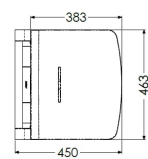

Product Images

Onyx Fold-Up shower Seat