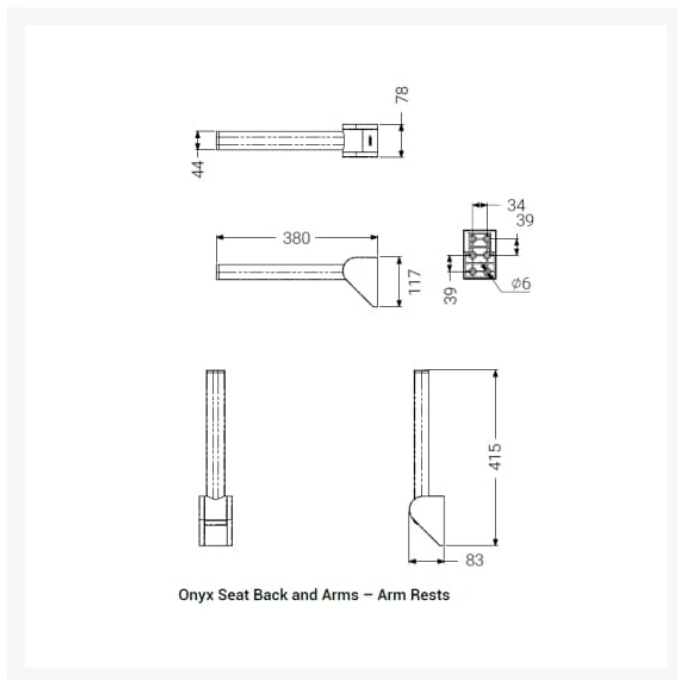

Independent 4 Life

AKW Onyx Shower Seat (ADJ Leg) w/ Back & Arms - Black

£784.07 Inc. VAT

Product Code: 02811BK-LS

Product Images

Onyx Fold-Up shower Seat

Onyx Seat Back and Arms - Back Rest

Description

AKW onyx series fold-up shower seat with back, arms and adjustable leg. Black. Unique seat design to maximise user comfort, back rest prevents users from experiencing cold sensation of tiles or wall panels against their back. Able to be folded up, saving space and create a multi-user environment, beneficial for small enclosures. Easily accessible for all users with a soft-close function. Drainage slot ensures seat dries properly after use.

Upon installation seat height is adjustable prior to installation between 421-600mm.

This AKW shower seat has a maximum load capacity of 200kg / 31 Stone, wall mounted and is designed for easy cleaning.

- Maximum load capacity (kg / Stone): 200 / 31
- Projection when folded (mm): 83
- Projection of seat from wall (unfolded) (mm): 450
- Projection of arm rests from wall (unfolded) (mm): 380
- Width of seat (mm): 463
- Height of seat (mm): 421 - 600
- Backrest materials: ABS
- Backrest wall mounted bracket materials: Stainless steel
- Armrest materials: Extruded aluminium, chrome ABS end caps
- Armrest wall mounted bracket materials: Die-cast aluminium
- Back rest fixing points: 3
- Arm rest fixing points (each): 6