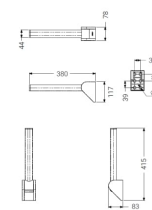

Onyx Seat Back and Arms - Arm Rests