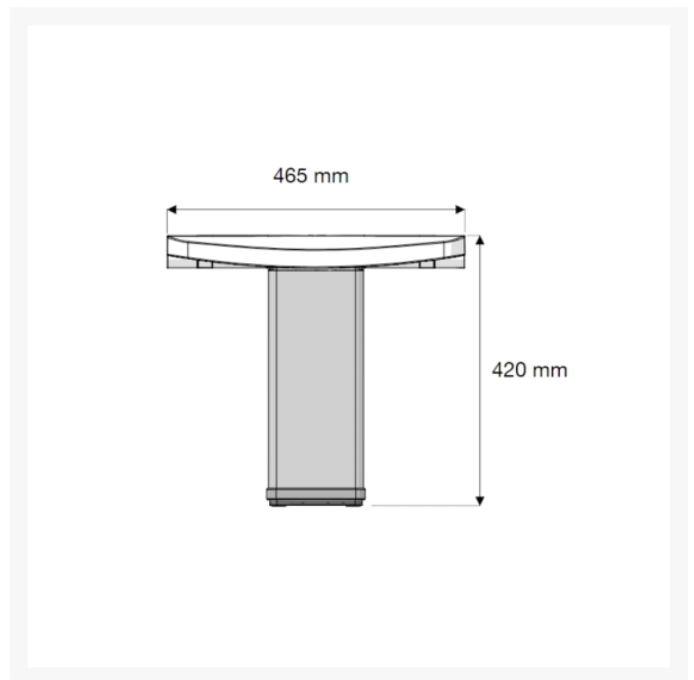

Independent 4 Life

AKW Onyx Shower Seat (ADJ Leg) w/ Back & Arms - White

£784.07 Inc. VAT

Product Code: 02811WH-LS

Product Images

Onyx Fold-Up shower Seat

Onyx Seat Back and Arms - Arm Rests

Description

AKW onyx series fold-up shower seat with back, arms and adjustable leg. White. Unique seat design to maximise user comfort, back rest prevents users from experiencing cold sensation of tiles or wall panels against their back. Able to be folded up, saving space and creating a multi-user environment, beneficial for small enclosures. Easily accessible for all users with a soft-close function. Drainage slot ensures seat dries properly after use.

Upon installation seat height is adjustable prior to installation between 421-600mm.

This AKW shower seat has a maximum load capacity of 200kg / 31 Stone, wall mounted and is designed for easy cleaning.

- Maximum load capacity (kg / Stone): 200 / 31
- Projection when folded (mm): 83
- Projection of seat from wall (unfolded) (mm): 450
- Projection of arm rests from wall (unfolded) (mm): 380
- Width of seat (mm): 462
- Height (mm): 421 - 600
- Backrest materials: ABS
- Backrest wall mounted bracket materials: Stainless steel
- Armrest materials: Extruded aluminium, chrome ABS end caps
- Armrest wall mounted bracket materials: Die-cast aluminium
- Back rest fixing points: 3
- Arm rest fixing points (each): 6