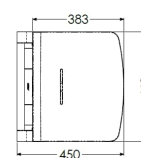

Product Images

Onyx Fold-Up shower Seat