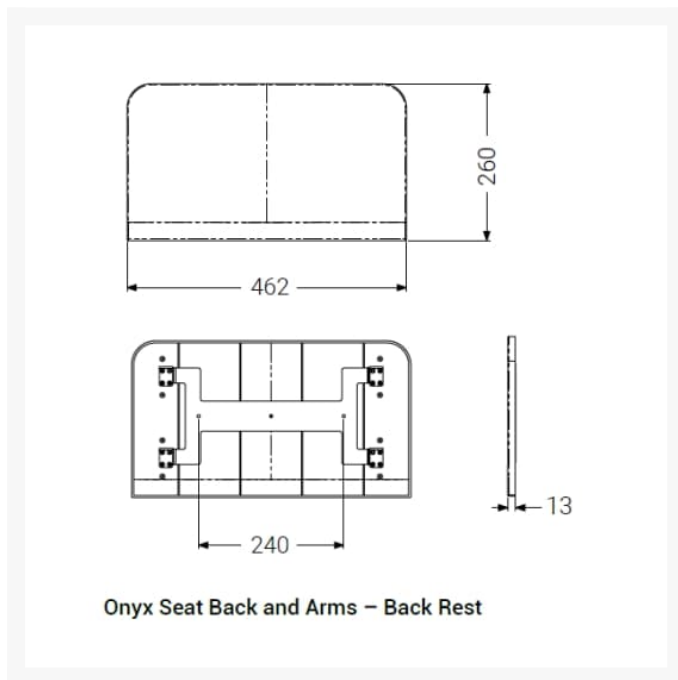

Independent 4 Life

AKW Onyx Shower Seat (ADJ Leg) w/ Back & Arms - White

£784.07 Inc. VAT

Product Code: 02811WH-LS

Product Images

Onyx Fold-Up shower Seat

Onyx Seat Back and Arms - Arm Rests

Description

AKW onyx series fold-up shower seat with back, arms and adjustable leg. White. Unique seat design to maximise user comfort, back rest prevents users from experiencing cold sensation of tiles or wall panels against their back. Able to be folded up, saving space and creating a multi-user environment, beneficial for small enclosures. Easily accessible for all users with a soft-close function. Drainage slot ensures seat dries properly after use.

Upon installation seat height is adjustable prior to installation between 421-600mm.

This AKW shower seat has a maximum load capacity of 200kg / 31 Stone, wall mounted and is designed for easy cleaning.

- Maximum load capacity (kg / Stone): 200 / 31
- Projection when folded (mm): 83
- Projection of seat from wall (unfolded) (mm): 450
- Projection of arm rests from wall (unfolded) (mm): 380
- Width of seat (mm): 462
- Height (mm): 421 - 600
- Backrest materials: ABS
- Backrest wall mounted bracket materials: Stainless steel
- Armrest materials: Extruded aluminium, chrome ABS end caps
- Armrest wall mounted bracket materials: Die-cast aluminium
- Back rest fixing points: 3
- Arm rest fixing points (each): 6