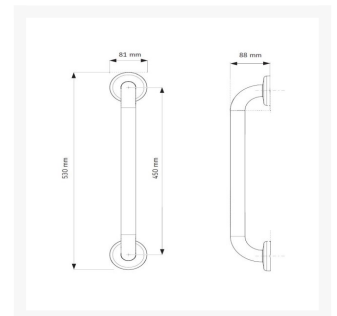

Independent 4 Life

AKW - 450mm Stainless Steel Grab Rail

£70.82 Inc. VAT

Product Code: LB00128

Product Images

Description

This AKW grab rail SS 450mm. Constructed from stainless steel with 3 fixing points provides strength and longevity.

Key benefits:

- 3 fixing points for additional strength
- Rustproof stainless steel
- Can be used in wet and damp areas

- Does not rust
- Polished finish
- Doc M compliant
- Matching AKW grabrails and accessories also available

Technical details:

- Overall length including cover plates (mm): 530
- Centre to centre length (mm): 450
- Rail diameter (mm): 32
- Free space between wall and rail (mm): 56
- Overall projection from the wall (mm): 88
- Concealed cover plate diameter (mm): 81
- Maximum load of 150kg / 23.5 Stone this refers to grabrail only

Warranty:

- 1 year manufacturer warranty

Please note:

- Fixings are not included and the installer should select the correct fixing based on wall type

Additional Information

Manufacturer	AKW / Contour
Length (mm)	450
Colour	Chrome
Surface Finish	Polished Finish
Type	Straight Grab Rail
Material	Stainless Steel - Grade 304
Mounting	Wall
Fixings	Concealed
Adjustable	Fixed Height (No Adjustment)